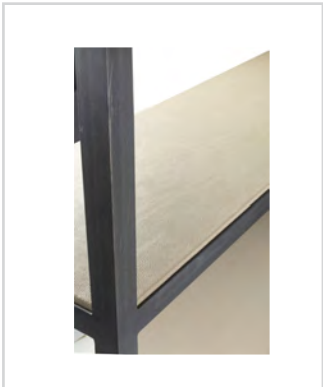

DESIRON FRANK CARFARO

BOWERY SHELVES

Dimensions: 48" x 15" x 66"H +6yds
60" x 15" x 30"H +5yds
60" x 15" x 84"H +10yds
60" x 15" x 100"H +12yds

Shown in Oil Quenched & Shagreen Christina

Available in a variety of finishes. Please inquire for custom dimensions & designs.