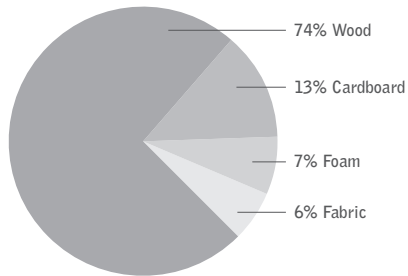

KITA

MATERIAL CONTENT:

**PRE-CONSUMER
RECYCLED CONTENT = 13%**

Up to 87% of Kita product is recyclable at the end of its useful life.

CONTRIBUTES TO		
CREDIT 2.1 - 2.2	Construction Waste Management	1-2 point(s)
CREDIT 3.3	Resource Reuse	1 point(s)
CREDIT 4.1	Recycled Content	1 point(s)
CREDIT 4.2	Recycled Content	1 point(s)
CREDIT 4.5	Low Emitting Materials, (MUST BE REQUESTED) Systems & Seating	1 point(s)
CREDIT 5.1	Regional Materials*	1 point(s)
CREDIT 7	Certified Wood (AVAILABLE ON SOME PRODUCTS - MUST BE REQUESTED)	1 point(s)