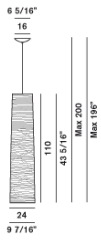

Tress media