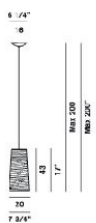

Tress mini

Certifications

BULBS

halogen
1x75W GU10

BULBS (120 V)

halogen
1x75W GU10 - type MR20