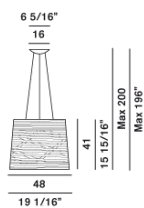

Tress grande

Bianco

Nero

Rosso