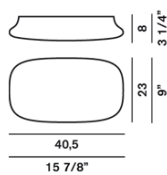

Tivu grande

Nero