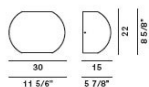

**SHAPE PARETE**

DESIGN URBINATI RICCI + VECCHIATO/1998

Wall lamp with support in lacquered metal and blown satin glass diffuser, available in three different shapes.

**Shape 1**

Bianco

**Certifications**

**BULBS**