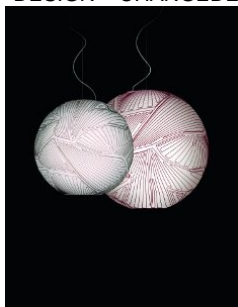

Planet

DESIGN CHANGEDESIGN/2011

Planet is a suspension light, realised in fabric without inner structure, innovative like Foscarini's research. It is available in two different sizes, perfect for both domestic and contract spaces. Available with a white diffuser, Planet embodies various personalities, thanks to the colour varieties of the thread: white for a more discrete, classic style and red for a striking presence that speaks a more contemporary language.

Planet grande

Certifications

BULBS

halogen
1x150W E27
electronic ballast

fluorescent
1x42W GX24q-4
electronic ballast

BULBS (120 V)

halogen
1x150W E26 medium type T10 shielded frosted
electronic ballast

fluorescent
1x42W GX24q-4 type T4
electronic ballast