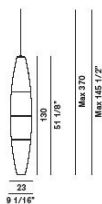

HAVANA OUTDOOR SOSPENSIONE

DESIGN JOZEPH FORAKIS/2005

Outdoor lamp made of a single rotational moulded piece in white or coloured polyethylene, with lacquered metal support . No canopy included.

Bianco

Giallo