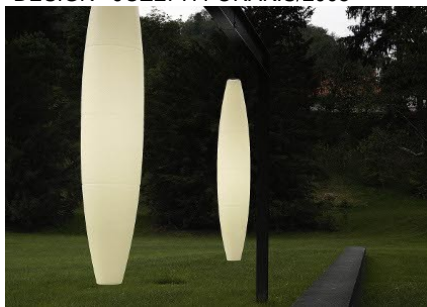

HAVANA OUTDOOR SOSPENSIONE

DESIGN JOZEPH FORAKIS/2005

Outdoor lamp made of a single rotational moulded piece in white or coloured polyethylene, with lacquered metal support . No canopy included.

Bianco

Giallo