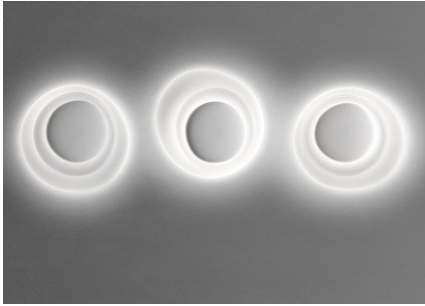

BAHIA

DESIGN /2010

Large-scale wall lamps, Bahia is ideal for adding a hint of softness to a wall, both highly evocative yet, at the same time, truly elegant. Group arrangements of this lamp, even turning it in different directions, turns the wall into a backdrop for original visual interplay.

Certifications

BULBS

fluorescent
1x40W + 1x22W 2GX 13

BULBS (120 V)

fluorescent
1x40W + 1x22W 2GX 13 type circline T5