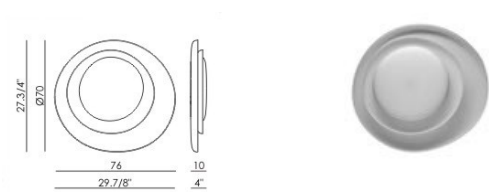

BAHIA

DESIGN /2010

Large-scale wall lamps, Bahia is ideal for adding a hint of softness to a wall, both highly evocative yet, at the same time, truly elegant. Group arrangements of this lamp, even turning it in different directions, turns the wall into a backdrop for original visual interplay.