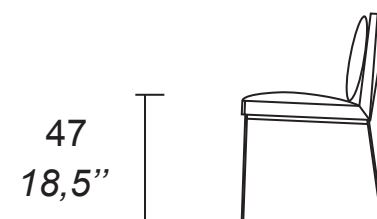

SHE CHAIR / ARMCHAIR

Dona
LIVING

design: Lievore Altherr Molina

SHE-10 CHAIR

W	D	H
50	56	77
<i>W</i>	<i>D</i>	<i>H</i>
19,7"	22"	30,3"

SHE-20 CHAIR

W	D	H
50	56	77
<i>W</i>	<i>D</i>	<i>H</i>
19,7"	22"	30,3"

SHE-30 ARMCHAIR

W	D	H
73	67	67
<i>W</i>	<i>D</i>	<i>H</i>
28,7"	26,4"	26,4"

SHE-40 ARMCHAIR

W	D	H
73	67	67
<i>W</i>	<i>D</i>	<i>H</i>
28,7"	26,4"	26,4"

Chair and Armchair with metal structure.
Upholstered in different density polyurethane.