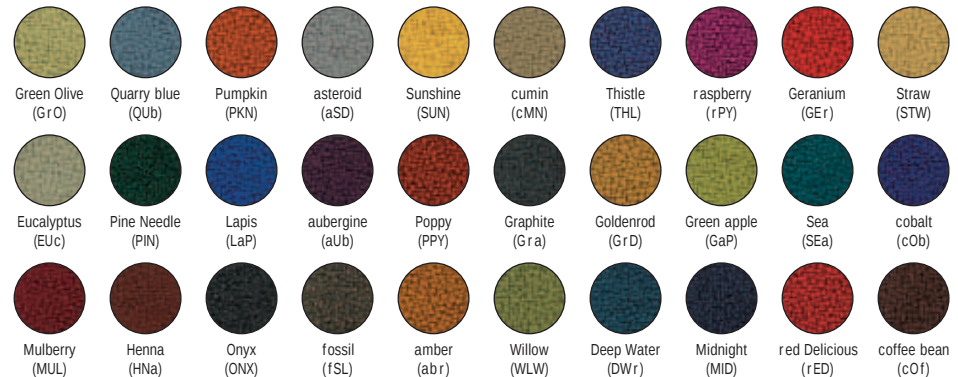

filaments anchorage - Pumpkin (Special Order color)

#### SOFT LOOK

### Detail

filaments Network

filaments Network with Prelude® 15/16" Exposed Tee Grid

### anchorage – Special Order colors

Note: Specify Special Order Items by adding color suffix to Master Item Number 4790XXX.  
Example: Specify 4790QUb for Special Order Item Quarry blue.

add a bit of bold! coordinate with Soundsoak® acoustical Walls, SoundScapes® Shapes and canopies, Infusions® accent canopies, Infusions Partitions, Infusions Lay-in Panels, and formations clouds, and some office furniture collections for a custom look. color coordinated grid in rAL colors and custom colors available.