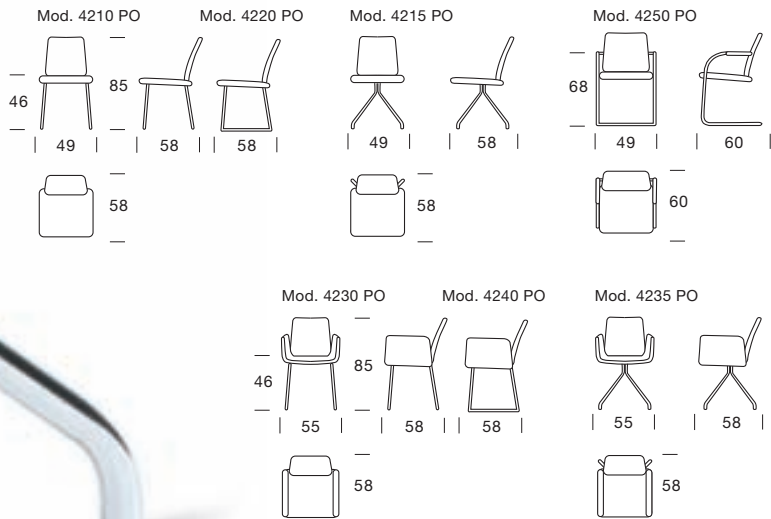

• **The Construction.**

Steel tube frame, webbed seat, moulded foam seat and back elements, armrests, covered in fabric or leather as well as different chromed base systems allow seven independent chair models. Not one like the other.

Mod. 4210 PO

Mod. 4220 PO

Mod. 4250 PO

Mod. 4235 PO

Massstab/Echelle/Scale 1:70
 Masse in cm/Dimensions en/in cm
 Gewicht/Poids/Weight: 8 – 13 kg

Dietiker
 Switzerland

Dietiker AG
 Hofwisenstrasse 2
 CH-8260 Stein am Rhein
 Tel. +41 52 742 21 21
 Fax +41 52 742 21 90
 mail@dietiker.com
 www.dietiker.com