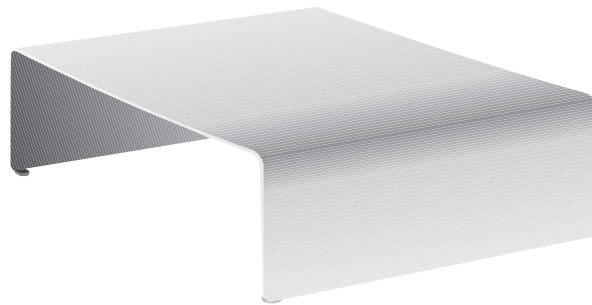

# LA TABLE BASSE (Designer X.Lust)

Tables made with a curved natural aluminium sheet.

Finish:

- aluminium lacquered
- matt white lacquered, suitable for outdoor

## Dims

Thickness 6 mm.

Height 27 cm