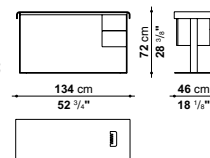

Due scrittoi si aggiungono alla famiglia di tavolini e tavoli Eileen caratterizzata dalla forma a croce della struttura e dalla possibilità di avere il piano in cuoio. La predisposizione di

collegamento all'alimentazione elettrica e al PC, coniuga tradizione e modernità risolvendo con eleganza le esigenze di Home Office.

Two writing desks have been added to the Eileen's family of tables and small tables. Distinguished by a cross-shaped frame, they come with optional thick leather covering on top.

Already set up for power and PC connections, Eileen combines tradition and modern design to meet the needs of a Home Office with an elegant touch.

SE134+SPC

Struttura di sostegno

trafilati d'acciaio cromato lucido
Piano
pannello in multistrato di legno, impiallacciato in: rovere chiaro spazzolato, rovere grigio o rovere nero spazzolato
cuoio naturale, nero, testa di moro, avorio o tortora
Contenitore a cassetti
pannello in particelle di legno, con parti in massello impiallacciato: rovere chiaro spazzolato, rovere grigio o rovere nero spazzolato
Coperchio passacavi
lamiera d'acciaio inossidabile

Support structure

bright chromed steel drawn sections
Top
panel in multilayered wood, brushed light oak, grey oak or brushed black oak veneer, natural, black, dark brown, tortora or ivory thick leather
Container with drawers
panel in wood particles with parts in solid wood veneer: brushed light oak, grey oak or brushed black oak
Cable raceway cover
stainless steel sheet