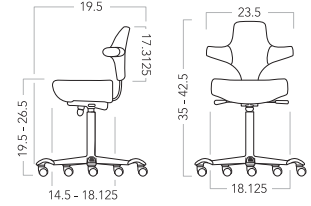

Model Number	Textile Grade 1/COM/COL	2	3	4	5	6
H8126	$1187	$1232	$1277	$1322	$1367	$1412

Com Requirements
1 chair / 1.25 yd.

Shipping Information
KD / 1 per carton
5.66 cu. ft.
32 lbs.
UPS