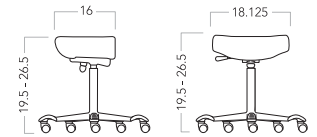

Model Number	ESD	CRM	ECR
H8206	$962	$962	$1049

Shipping Information
Set up / 1 per carton
13.8 cu. ft.
17.6 lbs.