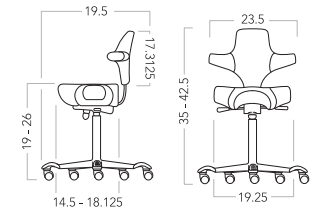

## Saddle Seat no Back

Model Number	ESD	CRM	ECR
<b>H8205</b>	<b>\$962</b>	<b>\$962</b>	<b>\$1049</b>

Shipping Information  
 Set up / 1 per carton  
 13.8 cu. ft.  
 16.5 lbs.

## Flat Seat no Back

Model Number	ESD	CRM	ECR
<b>H8206</b>	<b>\$962</b>	<b>\$962</b>	<b>\$1049</b>

Shipping Information  
 Set up / 1 per carton  
 13.8 cu. ft.  
 17.6 lbs.

## Saddle Seat with Back

Model Number	ESD	CRM	ECR
<b>H8206</b>	<b>\$1913</b>	<b>\$1913</b>	<b>\$2080</b>

Shipping Information  
 Set up / 1 per carton  
 17.07 cu. ft.  
 32 lbs.