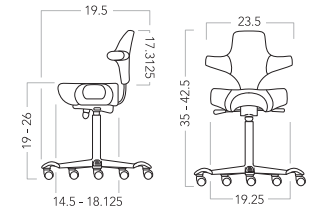

Model Number	Textile Grade 1/COM/COL	2	3	4	5	6
H8106	$1187	$1232	$1277	$1322	$1367	$1412

Com Requirements
1 chair / 1.25 yd.

Shipping Information
KD / 1 per carton
5.66 cu. ft.
32 lbs.
UPS