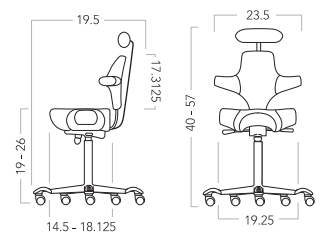

**Shipping Information**  
KD / 1 per carton  
5.66 cu. ft.  
37 lbs.  
UPS

HÅG Capisco: Saddle Seats, in Momentum Insight Real Red; Rylee Tables by izzy: height-adjustable; Dewey Bookshelves by Fixtures Furniture: practical and cool; Sit-to-stand options: Change things up (and down) for ultimate all-day comfort.