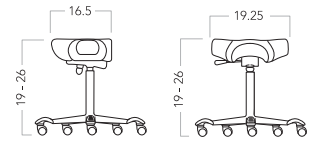

Model Number	Textile Grade 1/COM/COL	2	3	4	5	6
H8105	$551	$596	$641	$686	$731	$776

Com Requirements
1 chair / .75 yd.

Shipping Information
KD / 1 per carton
5.66 cu. ft.
16.5 lbs.
UPS