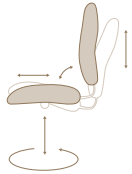

# HÅG CAPISCO® – THE SADDLE CHAIR™

Variation is key to ergonomics, and at the heart of HÅG Capisco. Start at a low-seated position with this saddle-inspired chair, then adjust it to a half-standing height to refresh a body weary of sitting. HÅG Capisco is perfect for height-adjustable worksurfaces like Rylee tables.

### BalancedMovementMechanism™

- Pneumatic seat height
- Seat and back tilt as a unit
- Backward tilt tension
- Two position tilt lock
- Seat depth and back height adjustment