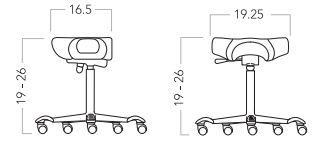

Model Number	ESD	CRM	ECR
H8205	$962	$962	$1049

Shipping Information
Set up / 1 per carton
13.8 cu. ft.
16.5 lbs.