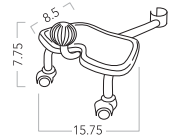

Model Number	List Price
HSTEPBU black	$168
HSTEPBU silver	$168