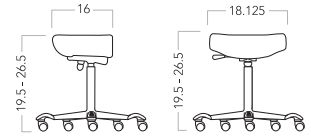

Model Number	Textile Grade 1/COM/COL	2	3	4	5	6
H8125	$551	$596	$641	$686	$731	$776

Com Requirements
1 chair / .75 yd.

Shipping Information
KD / 1 per carton
5.66 cu. ft.
16.5 lbs.
UPS