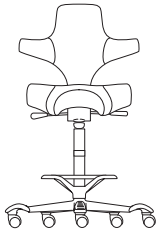

izzyeasy

- Clean Room product can meet Cal TB133
- Limited lifetime warranty

Models

SADDLE SEAT With back

Width	23.5
Depth	19.5
Height	35-42.5
Seat width	19.25
Seat depth	14.5-18.125
Seat height	19-26
Back width	23.5
Back height	17.3125

FLAT SEAT With back

Width	23.5
Depth	19.5
Height	35-42.5
Seat width	18.125
Seat depth	14.5-18.125
Seat height	19.5-26.5
Back width	23.5
Back height	17.3125

STOOL SADDLE SEAT with Back

Width	23.5
Depth	19.5
Height	38.5-48.375
Seat Width	19.25
Seat Depth	14.5-18.125
Seat Height	22.5-31.875
Back width	23.5
Back height	17.3125

STOOL FLAT SEAT with Back

Width	23.5
Depth	19.5
Height	38.375-48.25
Seat Width	18.125
Seat Depth	14.5-18.125
Seat Height	22.875-32.25
Back width	23.5
Back height	17.3125

SADDLE SEAT Without back

Width	19.25
Depth	16.5
Height	19-26
Seat width	19.25
Seat height	19-26