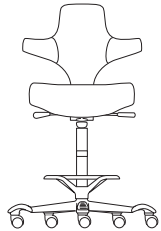

izzyeasy

- Clean Room product can meet Cal TB133
- Limited lifetime warranty

Models

SADDLE SEAT With back

Width	23.5
Depth	19.5
Height	35-42.5
Seat width	19.25
Seat depth	14.5-18.125
Seat height	19-26
Back width	23.5
Back height	17.3125

FLAT SEAT With back

Width	23.5
Depth	19.5
Height	35-42.5
Seat width	18.125
Seat depth	14.5-18.125
Seat height	19.5-26.5
Back width	23.5
Back height	17.3125

STOOL SADDLE SEAT with Back

Width	23.5
Depth	19.5
Height	38.5-48.375
Seat Width	19.25
Seat Depth	14.5-18.125
Seat Height	22.5-31.875
Back width	23.5
Back height	17.3125

STOOL FLAT SEAT with Back

Width	23.5
Depth	19.5
Height	38.375-48.25
Seat Width	18.125
Seat Depth	14.5-18.125
Seat Height	22.875-32.25
Back width	23.5
Back height	17.3125

SADDLE SEAT Without back

Width	19.25
Depth	16.5
Height	19-26
Seat width	19.25
Seat height	19-26

FLAT SEAT Without back

Width	18.125
Depth	16
Height	19.5-26.5
Seat width	18.125
Seat height	19.5-26.5

Functionality

BALANCED MOVEMENT MECHANISM™

- Pneumatic seat height
- Seat and back tilt as a unit
- Backward tilt tension
- Two position tilt lock
- Seat depth and back height adjustment