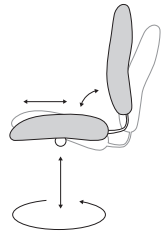

FLAT SEAT With back

Width	23.5
Depth	19.5
Height	35-42.5
Seat width	18.125
Seat depth	14.5-18.125
Seat height	19.5-26.5
Back width	23.5
Back height	17.3125

STOOL SADDLE SEAT with Back

Width	23.5
Depth	19.5
Height	38.5-48.375
Seat Width	19.25
Seat Depth	14.5-18.125
Seat Height	22.5-31.875
Back width	23.5
Back height	17.3125

STOOL FLAT SEAT with Back

Width	23.5
Depth	19.5
Height	38.375-48.25
Seat Width	18.125
Seat Depth	14.5-18.125
Seat Height	22.875-32.25
Back width	23.5
Back height	17.3125

SADDLE SEAT Without back

Width	19.25
Depth	16.5
Height	19-26
Seat width	19.25
Seat height	19-26

FLAT SEAT Without back

Width	18.125
Depth	16
Height	19.5-26.5
Seat width	18.125
Seat height	19.5-26.5

Functionality

BALANCED MOVEMENT MECHANISM™

- Pneumatic seat height
- Seat and back tilt as a unit
- Backward tilt tension
- Two position tilt lock
- Seat depth and back height adjustment