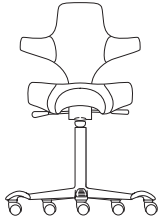

izzyeasy

- Clean Room product can meet Cal TB133
- Limited lifetime warranty

Models

SADDLE SEAT With back

Width	23.5
Depth	19.5
Height	35-42.5
Seat width	19.25
Seat depth	14.5-18.125
Seat height	19-26
Back width	23.5
Back height	17.3125

FLAT SEAT With back

Width	23.5
Depth	19.5
Height	35-42.5
Seat width	18.125
Seat depth	14.5-18.125
Seat height	19.5-26.5
Back width	23.5
Back height	17.3125

STOOL SADDLE SEAT with Back

Width	23.5
Depth	19.5
Height	38.5-48.375
Seat Width	19.25
Seat Depth	14.5-18.125
Seat Height	22.5-31.875
Back width	23.5
Back height	17.3125