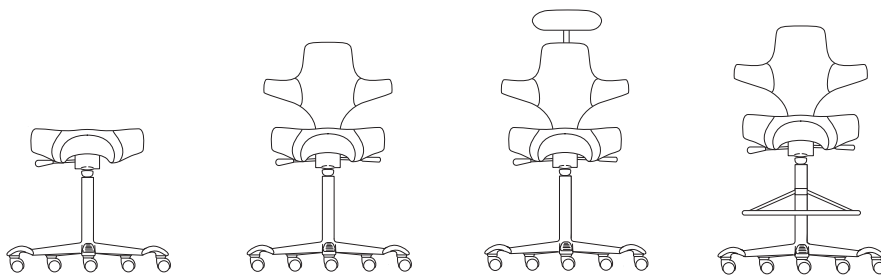

HÅG Capisco®

The skinny on HÅG Capisco

Scalability

- Ergonomic saddle seat or traditional flat seat (ride 'em cowboy)
- Backless or with uniquely designed back
- Choose upholstery from over 100 standard izzytextiles, including PVC-free vinyl (who can choose?)
- Customize with a COM or select from graded-in programs with Momentum Textiles
- Black or silver frame
- Aluminum base with curved/arched footplate in black or silver, or upgrade to polished aluminum
- Headrest and HÅG StepUp® options

Imbedded Functionality

- Integrated footplate
- Unique back design supports various sitting positions, encourages movement and variation

Modernist Principles of Simple Intuitive Design

- Designed by Peter Opsvik

Human Centered

- Saddle-inspired seat design promotes a natural sitting position (rescue your back and let your behind take the pressure)
- Various pneumatic lift ranges designed to support seated, sit-to-stand, and standing height work preferences
- Seat depth and back height adjustments, backward tilt tension adjustment, and two-position tilt lock
- Meets or exceeds ANSI/BIFMA standards

Cool and Affordable

- Cool design with an affordable price tag compliments of izzy's lean manufacturing process

Models

HÅG Capisco Saddle Seat no Back

Width	19.25
Depth	16.5
Height	19-26
Seat width	19.25
Seat height	19-26