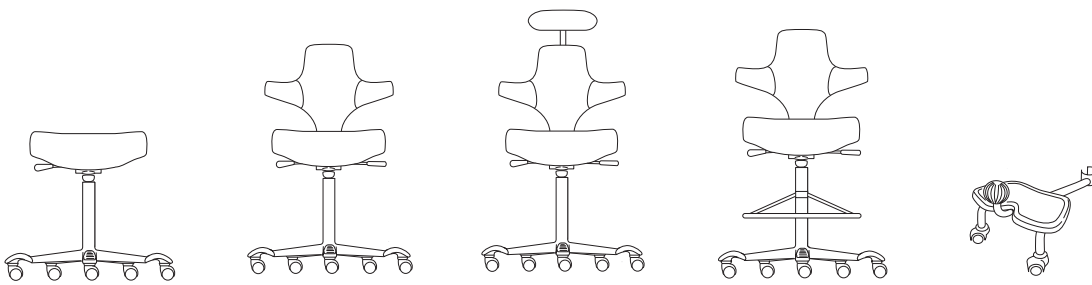

Environmental

- Upholstery selections from Momentum Textiles' collections of recycled fabric and PVC-free vinyl
- Constructed of recycled and recyclable materials (there is an afterlife)
- Interchangeable components extend the life of the product
- Environmental Product Declaration (ISO14025)
- SCS Indoor Advantage™ Gold certified

izzyeasy

- Available on izzyquik, 5-day quick ship program
- Can meet CalTB133
- Limited lifetime warranty

HÅG Capisco Flat Seat no Back

Width	18.125
Depth	16
Height	19.5-26.5
Seat width	18.125
Seat height	19.5-26.5

HÅG Capisco Flat Seat with Back

Width	23.5
Depth	19.5
Height	35-42.5
Seat width	18.125
Seat depth	14.5-18.125
Seat height	19.5-26.5
Back width	23.5
Back height	17.3125

HÅG Capisco Flat Seat with Back and Headrest

Width	23.5
Depth	19.5
Height	40-57
Seat width	18.125
Seat depth	14.5-18.125
Seat height	19.5-26.5
Back width	23.5
Back height	17.3125

HÅG Capisco Stool Flat Seat with Back

Width	23.5
Depth	19.5
Height	38.375-48.25
Seat Width	18.125
Seat Depth	14.5-18.125
Seat Height	22.875-32.25
Back width	23.5
Back height	17.3125

HÅG StepUp

Width	15.75
Depth	8.5
Height	7.75

Functionality

BalancedMovementMechanism™

- Pneumatic seat height
- Seat and back tilt as a unit
- Backward tilt tension adjustment
- Back height adjustment
- Integrated seat slider
- Two-position tilt lock