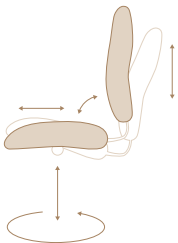

izzyeasy

- Available on izzyquik, 5-day quick ship program
- Can meet CalTB133
- Limited lifetime warranty

HÅG Capisco Flat Seat no Back

Width	18.125
Depth	16
Height	19.5-26.5
Seat width	18.125
Seat height	19.5-26.5

HÅG Capisco Flat Seat with Back

Width	23.5
Depth	19.5
Height	35-42.5
Seat width	18.125
Seat depth	14.5-18.125
Seat height	19.5-26.5
Back width	23.5
Back height	17.3125

HÅG Capisco Flat Seat with Back and Headrest

Width	23.5
Depth	19.5
Height	40-57
Seat width	18.125
Seat depth	14.5-18.125
Seat height	19.5-26.5
Back width	23.5
Back height	17.3125

HÅG Capisco Stool Flat Seat with Back

Width	23.5
Depth	19.5
Height	38.375-48.25
Seat Width	18.125
Seat Depth	14.5-18.125
Seat Height	22.875-32.25
Back width	23.5
Back height	17.3125

HÅG StepUp

Width	15.75
Depth	8.5
Height	7.75

Functionality

BalancedMovementMechanism™

- Pneumatic seat height
- Seat and back tilt as a unit
- Backward tilt tension adjustment
- Back height adjustment
- Integrated seat slider
- Two-position tilt lock