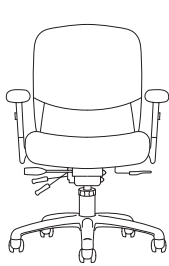

# Cay design & function in balance

Cay has everything desired in an ergonomic chair: streamlined style, continuous comfort and reliable value. Precision support features promote good posture. Striking details such as the ballistic-type nylon on the chair's back and tailored stitching contribute eye appeal. Designed and built for maximum durability, comfort and correct back support, Cay sits well throughout the organization.

**Mid Back**

|             |             |
|-------------|-------------|
| Width       | 26-28       |
| Depth       | 26          |
| Height      | 39-45       |
| Seat width  | 20.5        |
| Seat depth  | 20          |
| Seat height | 16-20.5     |
| Back width  | 19          |
| Back height | 21          |
| Arm height  | 24.25-31.75 |

## Functionality

**Swivel Tilt:** Pneumatic seat-height adjustment, seat/back tilt as unit, tilt tension adjustment and single-position lock, internal back height adjustment.

**Multi-Function:** Pneumatic seat height, seat/back tilt as unit with infinite position lock, back adjusts independently of seat with infinite position lock, forward tilt, tilt lock and tension adjustment, internal back height adjustment.