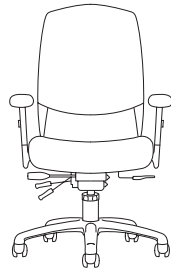

# Cay design & function in balance

Cay has everything desired in an ergonomic chair: streamlined style, continuous comfort and reliable value. Precision support features promote good posture. Striking details such as the ballistic-type nylon on the chair's back and tailored stitching contribute eye appeal. Designed and built for maximum durability, comfort and correct back support, Cay sits well throughout the organization.

**Mid Back**

|             |             |
|-------------|-------------|
| Width       | 26-28       |
| Depth       | 26          |
| Height      | 39-45       |
| Seat width  | 20.5        |
| Seat depth  | 20          |
| Seat height | 16-20.5     |
| Back width  | 19          |
| Back height | 21          |
| Arm height  | 24.25-31.75 |

## Functionality

**Swivel Tilt:** Pneumatic seat-height adjustment, seat/back tilt as unit, tilt tension adjustment and single-position lock, internal back height adjustment.

**Multi-Function:** Pneumatic seat height, seat/back tilt as unit with infinite position lock, back adjusts independently of seat with infinite position lock, forward tilt, tilt lock and tension adjustment, internal back height adjustment.