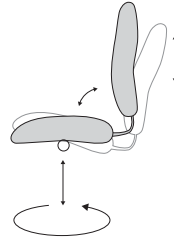

## CONSTRUCTION/FEATURES

- Mid back and high back task
- Swivel-Tilt or Multi-Function
- Pneumatic seat-height adjustment
- Upholstery selection from izzy+ flavors Textile Collection of environmentally-friendly fabrics, polyurethanes, and leathers.
- Customize with a COM or choose from graded-in selections from Momentum Textiles, Maharam, KnollTextiles, Camira and others
- Internal back-height adjustment (2.5" range)
- Passive lumbar support
- Waterfall seat edge free of seams and welts
- Contoured seat and back pad
- Height Adjustable Arm (standard), Height/Width Adjustable Arm Height/Width/Pivoting Arm or Cantilever Arm - Black
- Outer back upholstered in wear-resistant, ballistic-type nylon
- Limited lifetime warranty

### SWIVEL TILT:

Pneumatic seat height, Seat/back tilt as unit, tension adjustment and single-position lock, internal back height adjustment

### MULTI FUNCTION:

Pneumatic seat height, Seat/back tilt as unit with infinite position lock, back adjusts independently of seat with infinite position lock, forward tilt, tilt lock and tension adjustment, internal back height adjustment