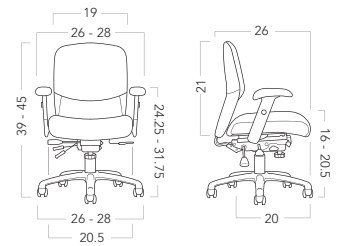

CAY task chairs

MODEL	TEXTILE GRADE					
	1/COM/COL	2	3	4	5	6
CAY1411 Mid Back, Swivel Tilt	$633	$678	$723	$768	$813	$858
CAY1412 Mid Back, Multi-Function	$782	$827	$872	$917	$962	$1,007
CAY1511 High Back, Swivel Tilt	$670	$715	$760	$805	$850	$895
CAY1512 High Back, Multi-Function	$821	$866	$911	$956	$1,001	$1,046

Mid Back