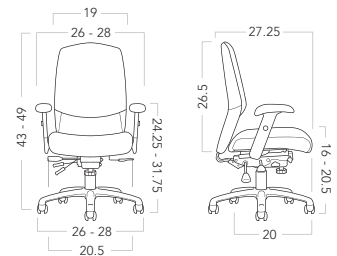

High Back

ABCO 2.0 SEATING
TASK CHAIRS

ABCO 2.0 SEATING
CONFERENCE CHAIRS

ABCO 2.0 SEATING
STACKER CHAIRS