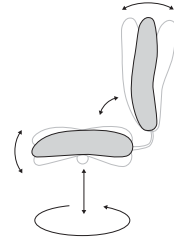

## CONSTRUCTION/FEATURES

- Mid back and high back task
- Swivel-Tilt or Multi-Function
- Pneumatic seat-height adjustment
- Upholstery selection from izzy+ flavors Textile Collection of environmentally-friendly fabrics, polyurethanes, and leathers.
- Customize with a COM or choose from graded-in selections from Momentum Textiles, Maharam, KnollTextiles, Camira and others
- Internal back-height adjustment (2.5" range)
- Passive lumbar support
- Waterfall seat edge free of seams and welts
- Contoured seat and back pad
- Height Adjustable Arm (standard), Height/Width Adjustable Arm Height/Width/Pivoting Arm or Cantilever Arm - Black
- Outer back upholstered in wear-resistant, ballistic-type nylon
- Limited lifetime warranty

### SWIVEL TILT:

Pneumatic seat height, Seat/back tilt as unit, tension adjustment and single-position lock, internal back height adjustment

### MULTI FUNCTION:

Pneumatic seat height, Seat/back tilt as unit with infinite position lock, back adjusts independently of seat with infinite position lock, forward tilt, tilt lock and tension adjustment, internal back height adjustment