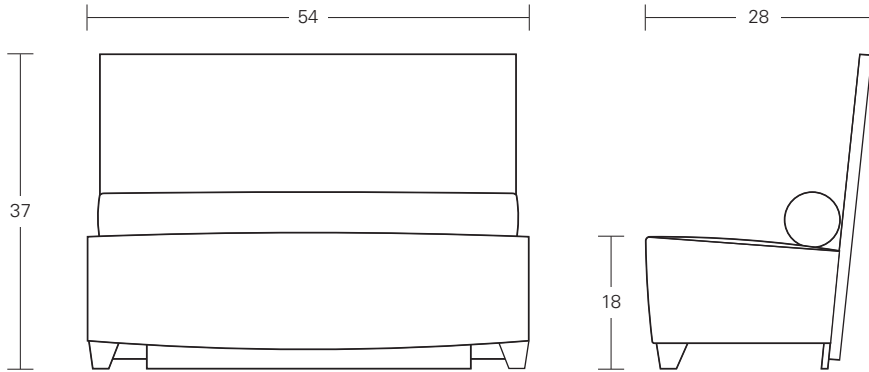

Otto - Settee

Model OSLB, OSHB, OSLBA, OSHBA

W 54 D 28 H 37 SH 18

design: Bruce Sienkowski

Specification Options

Veneer Options:

34 Maple Finishes - Leland Colours I & II
Natural Walnut

Back Veneer Style Options:

Quarter Sliced Maple
Maple Parquet
Reverse Diamond Maple
Quarter Sliced Natural Walnut

Back Height Options:

Low Back
High Back

Upholstery Options (Seat, Upholstered Back Onlay, Back, Bolster, Arms [Approval Required]):