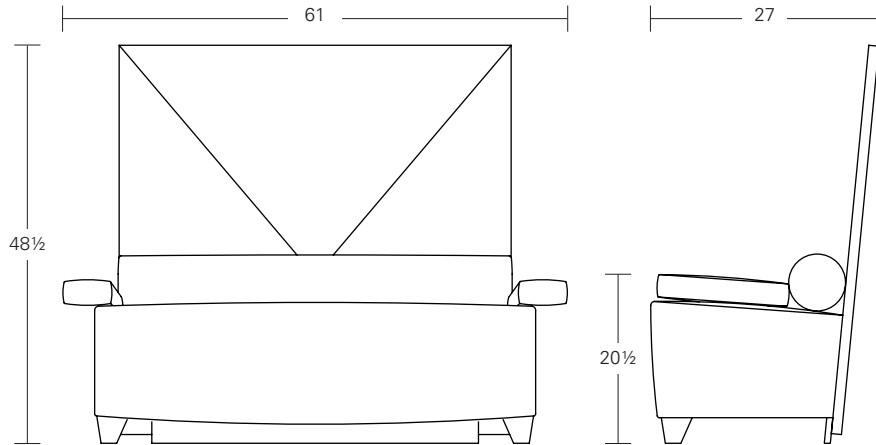

Otto - Settee

Model OSLB, OSHB, OSLBA, OSHBA

W 54 D 28 H 37 SH 18

design: Bruce Sienkowski

Specification Options

Veneer Options:

34 Maple Finishes - Leland Colours I & II
Natural Walnut

Back Veneer Style Options:

Quarter Sliced Maple
Maple Parquet
Reverse Diamond Maple
Quarter Sliced Natural Walnut

Back Height Options:

Low Back
High Back

Upholstery Options (Seat, Upholstered Back Onlay, Back, Bolster, Arms [Approval Required]):