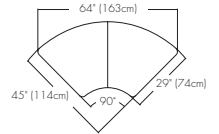

3470-6410 Left Module, Loose Cushions
 [in] 82w x 42d x 26h x 19sh x 26ah [cm] 208w x 107d x 66h x 48sh x 66ah

3470-6420 Right Module, Loose Cushions
 [in] 82w x 42d x 26h x 19sh x 26ah [cm] 208w x 107d x 66h x 48sh x 66ah

3470-6430 Center Module, Loose Cushions
 [in] 79w x 41d x 26h x 19sh [cm] 200w x 104d x 66h x 48sh

3470-6440 90-Degree Ottoman, Loose Cushions
 [in] 64w x 34d x 19h x 19sh [cm] 163w x 86d x 48h x 48sh

3470-6450 60-Degree Ottoman, Loose Cushion
 [in] 45w x 29d x 19h x 19sh [cm] 114w x 74d x 48h x 48sh