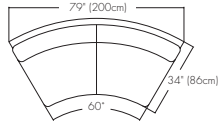

3470-6410 Left Module, Loose Cushions
 [in] 82w x 42d x 26h x 19sh x 26ah [cm] 208w x 107d x 66h x 48sh x 66ah

3470-6420 Right Module, Loose Cushions
 [in] 82w x 42d x 26h x 19sh x 26ah [cm] 208w x 107d x 66h x 48sh x 66ah

3470-6430 Center Module, Loose Cushions
 [in] 79w x 41d x 26h x 19sh [cm] 200w x 104d x 66h x 48sh

3470-6440 90-Degree Ottoman, Loose Cushions
 [in] 64w x 34d x 19h x 19sh [cm] 163w x 86d x 48h x 48sh

3470-6450 60-Degree Ottoman, Loose Cushion
 [in] 45w x 29d x 19h x 19sh [cm] 114w x 74d x 48h x 48sh