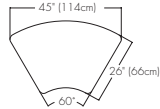

3470-6410 Left Module, Loose Cushions
 [in] 82w x 42d x 26h x 19sh x 26ah [cm] 208w x 107d x 66h x 48sh x 66ah

3470-6420 Right Module, Loose Cushions
 [in] 82w x 42d x 26h x 19sh x 26ah [cm] 208w x 107d x 66h x 48sh x 66ah

3470-6430 Center Module, Loose Cushions
 [in] 79w x 41d x 26h x 19sh [cm] 200w x 104d x 66h x 48sh

3470-6440 90-Degree Ottoman, Loose Cushions
 [in] 64w x 34d x 19h x 19sh [cm] 163w x 86d x 48h x 48sh

3470-6450 60-Degree Ottoman, Loose Cushion
 [in] 45w x 29d x 19h x 19sh [cm] 114w x 74d x 48h x 48sh