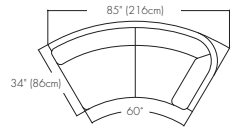

3470-6410 Left Module, Loose Cushions
 [in] 82w x 42d x 26h x 19sh x 26ah [cm] 208w x 107d x 66h x 48sh x 66ah

3470-6420 Right Module, Loose Cushions
 [in] 82w x 42d x 26h x 19sh x 26ah [cm] 208w x 107d x 66h x 48sh x 66ah

3470-6430 Center Module, Loose Cushions
 [in] 79w x 41d x 26h x 19sh [cm] 200w x 104d x 66h x 48sh

3470-6440 90-Degree Ottoman, Loose Cushions
 [in] 64w x 34d x 19h x 19sh [cm] 163w x 86d x 48h x 48sh

3470-6450 60-Degree Ottoman, Loose Cushion
 [in] 45w x 29d x 19h x 19sh [cm] 114w x 74d x 48h x 48sh