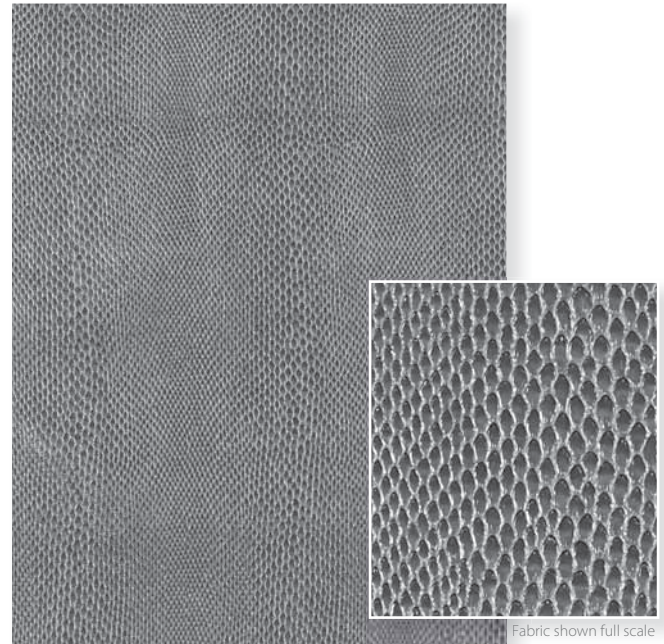

DESIGN
TEX

Ophidian
3428

dn|aTM
UPHOLSTERY

extreme Performance

Ophidian

3428

3428-102 Camel

3428-101 Coconut

3428-103 Sepia

3428-501 Lime

3428-104 Moccasin

3428-502 Artichoke

3428-302 Ruby

3428-105 Clove

3428-301 Cranberry

3428-107 Chocolate

3428-106 Umber

3428-801 Lava

Note: image has been sized to represent colors

| | |
|---------------|-----------------------|
| Usage | Upholstery |
| Width | 54" |
| Repeat | V-none H-3 5/8" |
| Finish | sta-kleen® |
| Backing | Cotton/Polyester Knit |
| Contents | 100% Polyurethane |
| Abrasion | 100,000 Wyzenbeek |
| Cleaning Code | WS |
| Warranty | 10 years |

Custom colors available through Unique Solutions.

Meets or exceeds these ACT Performance standards:

* ACT Registered Certification Marks

Fabric shown full scale

There may be variation in color, texture and finish between the sample shown and the actual product.