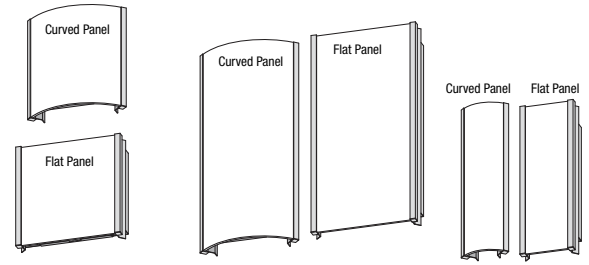

Wood	Chen	Papyrus	Prarie Grass	Birch	Thatch	Enchanted
	Li	Embers	Inferno	Mars	Valentine	Lava
Fire	K'un	Fossil	Pompei	Alabaster	Atlantis	Inca
	Ch'ien	Oro	Jaun	Silver	Fractal	Alloy
Earth	Kan	Coral Reef	Bay Island	H2O	Negril	South Beach
Metal						
Water						

Style	Panel Name	Size / Lamp Type	Lamp Qty.	Lamp / Ballast	Voltage	Metal Finish
ELSMF = Elements Surface Flat Panel Sconce	See table above for panel options	6X18 = *6" x 18" / FL24 24W PL-L BIAX	1 = One Lamp 2 = Two Lamps	STD = Electronic Non-Dimming MK10 = Dimming - Advance Mark 24 or 56w only	120 = 120 volts 277 = 277 volts 347 = 347 volts	AL = Natural Ultimatte Aluminum (standard) RAL = Powder Coat - Specify RAL# or Tiger Drylac#
ELSMC = Elements Surface Curved Panel Sconce	Example: "Chen" or "Lava"	12X12 = *12" x 12" / FL18 18W PL-L BIAX 12X24 = *12" x 24" / FL36 36W PL-L BIAX * See diagrams for exact dimensions	6X18 Fixture is one lamp only.	EC010 = Dimming - Lutron EC010 36w only SE5 = Lutron compact SE 36w only 12X12 not dimmable	347V not available for dimming