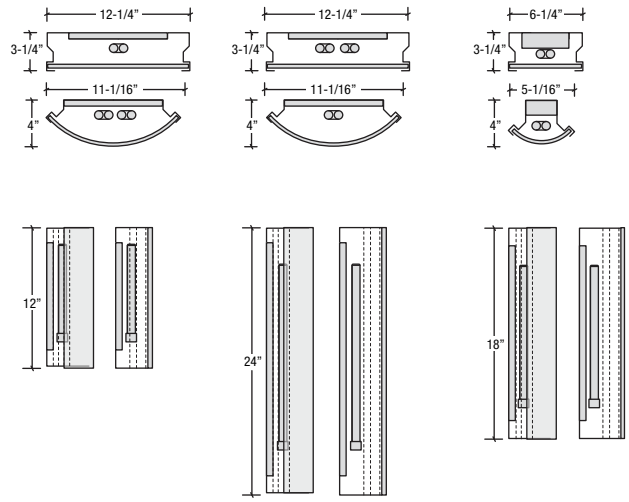

Wood	Chen	Papyrus	Prarie Grass	Birch	Thatch	Enchanted
	Li	Embers	Inferno	Mars	Valentine	Lava
Fire	K'un	Fossil	Pompei	Alabaster	Atlantis	Inca
	Ch'ien	Oro	Jaun	Silver	Fractal	Alloy
Earth	Kan	Coral Reef	Bay Island	H2O	Negril	South Beach
Metal						
Water						

Style	Panel Name	Size / Lamp Type	Lamp Qty.	Lamp / Ballast	Voltage	Metal Finish
ELSMF = Elements Surface Flat Panel Sconce	See table above for panel options	6X18 = *6" x 18" / FL24 24W PL-L BIAX	1 = One Lamp 2 = Two Lamps	STD = Electronic Non-Dimming MK10 = Dimming - Advance Mark 24 or 56w only	120 = 120 volts 277 = 277 volts 347 = 347 volts	AL = Natural Ultimatte Aluminum (standard) RAL = Powder Coat - Specify RAL# or Tiger Drylac#
ELSMC = Elements Surface Curved Panel Sconce	Example: "Chen" or "Lava"	12X12 = *12" x 12" / FL18 18W PL-L BIAX 12X24 = *12" x 24" / FL36 36W PL-L BIAX * See diagrams for exact dimensions	6X18 Fixture is one lamp only.	EC010 = Dimming - Lutron EC010 36w only SE5 = Lutron compact SE 36w only 12X12 not dimmable	347V not available for dimming