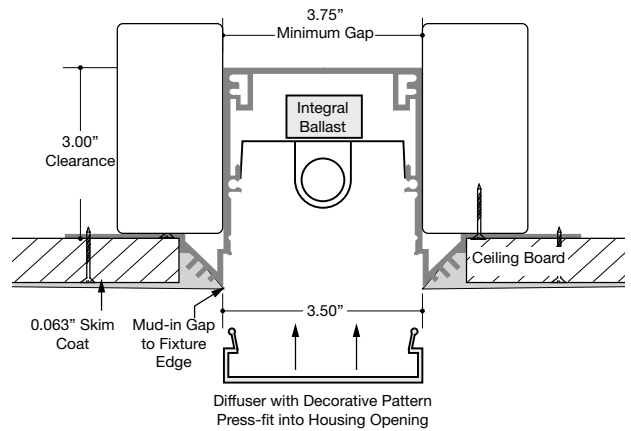

Lamping as follows:

- 2 foot unit = 14W or 24W single lamp
- 3 foot unit = 21W or 39W single lamp
- 4 foot unit = 28W or 54W single lamp
- 6 foot unit = 21W or 39W dual lamp
- 8 foot unit = 28W or 54W dual lamp

Wood	Chen	Papyrus	Prarie Grass	Birch	Thatch	Enchanted
	Li	Embers	Inferno	Mars	Valentine	Lava
Fire	K'un	Fossil	Pompei	Alabaster	Atlantis	Inca
	Ch'ien	Oro	Jaun	Silver	Fractal	Alloy
Earth	Kan	Coral Reef	Bay Island	H2O	Negril	South Beach
Metal						
Water						

Style	Panel Name	Length	Lamp Qty.	Lamp Wattage*	Ballast	Voltage	Options
ELR35 = Trimless	See table above for panel options Example: "Chen" or "Lava"	2 = Two Foot 3 = Three Foot 4 = Four Foot 6 = Six Foot 8 = Eight Foot	1 = One Lamp 2 = Two Lamp	14 = 14W T5 21 = 21W T5 24 = 24W T5HO 28 = 28W T5 39 = 39W T5HO 54 = 54W T5HO	STD = Non-Dimming MK7 = Dimming - Advance Mark-7 54w MK10 = Dimming - Advance Mark-10 24 or 54w ECO10 = Dimming - Lutron ECO10 14, 24, 21, 39, 28, or 54w HILUME = Dimming - Lutron HILUME 24, 39, or 54w	120 277 347	EM = Emergency 2X2 = 2 x 2 Grid Mounting 2X4 = 2 x 4 Grid Mounting