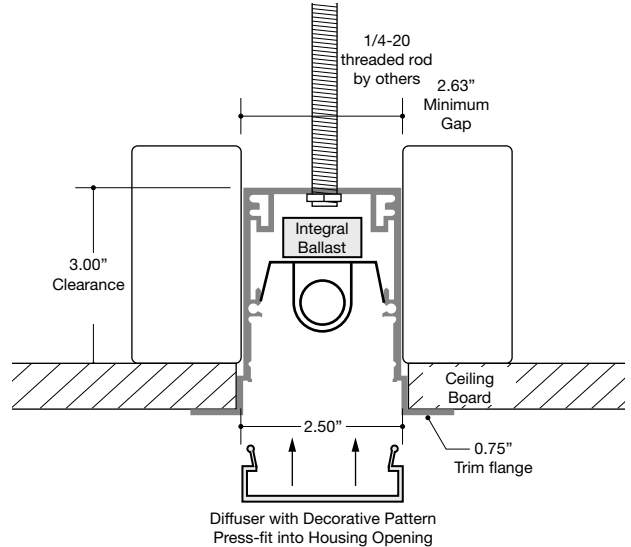

Fixture Shown: **ELRT25-Coral Reef-2-1-14-STD-120**
2' Coral Reef Trim Fixture w/ 14W T5 Lamp

Lamping as follows:

- 2 foot unit = 14W or 24W single lamp
- 3 foot unit = 21W or 39W single lamp
- 4 foot unit = 28W or 54W single lamp
- 6 foot unit = 21W or 39W dual lamp
- 8 foot unit = 28W or 54W dual lamp

Style	Panel Name	Length	Lamp Qty.	Lamp Wattage*	Ballast	Voltage	Options
ELRT25 = .75" Trim	See table above for panel options Example: "Chen" or "Lava"	2 = Two Foot 3 = Three Foot 4 = Four Foot 6 = Six Foot 8 = Eight Foot	1 = One Lamp 2 = Two Lamp	14 = 14W T5 21 = 21W T5 24 = 24W T5HO 28 = 28W T5 39 = 39W T5HO 54 = 54W T5HO	STD = Non-Dimming MK7 = Dimming - Advance Mark-7 54w MK10 = Dimming - Advance Mark-10 24 or 54w ECO10 = Dimming - Lutron ECO10 14, 24, 21, 39, 28, or 54w HILUME = Dimming - Lutron HILUME 24, 39, or 54w	120 277 347	EM = Emergency AL = Aluminum Trim BK = Black Trim WH = White Trim RAL = Custom Powder Coat 2X2 = 2 x 2 Grid Mounting 2X4 = 2 x 4 Grid Mounting