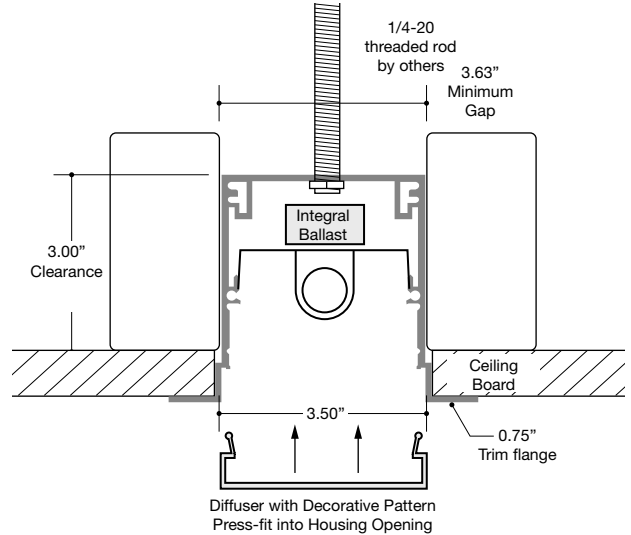

Fixture Shown: **ELRT35-Coral Reef-6-2-21-STD-120**
6' Coral Reef Trim Fixture w/ 21W T5 Lamp

Lamping as follows:

- 2 foot unit = 14W or 24W single lamp
- 3 foot unit = 21W or 39W single lamp
- 4 foot unit = 28W or 54W single lamp
- 6 foot unit = 21W or 39W dual lamp
- 8 foot unit = 28W or 54W dual lamp

Wood	Chen	Papyrus	Prarie Grass	Birch	Thatch	Enchanted
	Li	Embers	Inferno	Mars	Valentine	Lava
Fire	K'un	Fossil	Pompei	Alabaster	Atlantis	Inca
	Ch'ien	Oro	Jaun	Silver	Fractal	Alloy
Earth	Kan	Coral Reef	Bay Island	H2O	Negril	South Beach
Metal						
Water						

Style	Panel Name	Length	Lamp Qty.	Lamp Wattage*	Ballast	Voltage	Options
ELRT35 = .75" Trim	See table above for panel options Example: "Chen" or "Lava"	2 = Two Foot 3 = Three Foot 4 = Four Foot 6 = Six Foot 8 = Eight Foot	1 = One Lamp 2 = Two Lamp End-to-End	14 = 14W T5 21 = 21W T5 24 = 24W T5HO 28 = 28W T5 39 = 39W T5HO 54 = 54W T5HO	STD = Non-Dimming MK7 = Dimming - Advance Mark-7 54w MK10 = Dimming - Advance Mark-10 24 or 54w ECO10 = Dimming - Lutron ECO10 14, 24, 21, 39, 28, or 54w HILUME = Dimming - Lutron HILUME 24, 39, or 54w	120 277 347	EM = Emergency AL = Aluminum Trim BK = Black Trim WH = White Trim RAL = Custom Powder Coat 2X2 = 2 x 2 Grid Mounting 2X4 = 2 x 4 Grid Mounting