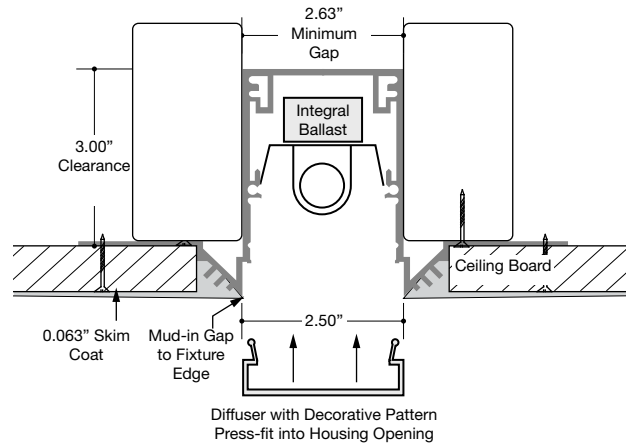

Lamping as follows:

- 2 foot unit = 14W or 24W single lamp
- 3 foot unit = 21W or 39W single lamp
- 4 foot unit = 28W or 54W single lamp
- 6 foot unit = 21W or 39W dual lamp
- 8 foot unit = 28W or 54W dual lamp

Wood	Chen	Papyrus	Prarie Grass	Birch	Thatch	Enchanted	
	Li	Embers	Inferno	Mars	Valentine	Lava	
	K'un	Fossil	Pompei	Alabaster	Atlantis	Inca	
	Ch'ien	Oro	Jaun	Silver	Fractal	Alloy	
	Metal	Kan	Coral Reef	Bay Island	H2O	Negril	South Beach
		Water					

Style	Panel Name	Length	Lamp Qty.	Lamp Wattage*	Ballast	Voltage	Options
ELR25 = Trimless	See table above for panel options Example: "Chen" or "Lava"	2 = Two Foot 3 = Three Foot 4 = Four Foot 6 = Six Foot 8 = Eight Foot	1 = One Lamp 2 = Two Lamp	14 = 14W T5 21 = 21W T5 24 = 24W T5HO 28 = 28W T5 39 = 39W T5HO 54 = 54W T5HO	STD = Non-Dimming MK7 = Dimming - Advance Mark-7 54w MK10 = Dimming - Advance Mark-10 24 or 54w ECO10 = Dimming - Lutron ECO10 14, 24, 21, 39, 28, or 54w HILUME = Dimming - Lutron HILUME 24, 39, or 54w	120 277 347	EM = Emergency 2X2 = 2 x 2 Grid Mounting 2X4 = 2 x 4 Grid Mounting