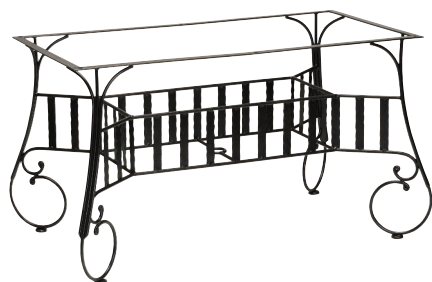

DEAUVILLE

Designed by Shaun Sweeney

1M0001  
Dining Arm Chair

1M0072  
Swivel Rocker

1M0081  
Stationary Bar Stool

1M0068  
Swivel Bar Stool

1M0005  
Bench

1M0077  
Swivel Rocking Lounge Chair  
1M0086  
Ottoman

1M0019  
Loveseat

1M0020  
Sofa

1M0070  
Adjustable Chaise Lounge

1M0083  
Butler Cart with Obscure Glass  
and Mesh Shelves

1M2400  
End Table Base

1M5400  
Chat Table Base

1M5500  
Gathering Table Base

1M4800  
Dining Table Base

1M7200  
Large Dining Table Base

Also available: 1M0009 Bistro Dining Arm Chair;  
1M0071 Stationary Counter Stool; 1M0069 Swivel Counter Stool