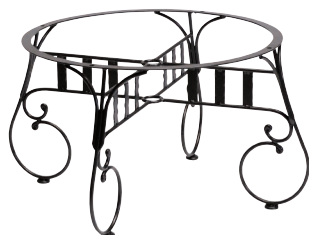

DEAUVILLE

Designed by Shaun Sweeney

1M0001  
Dining Arm Chair

1M0072  
Swivel Rocker

1M0081  
Stationary Bar Stool

1M0068  
Swivel Bar Stool

1M0005  
Bench

1M0077  
Swivel Rocking Lounge Chair  
1M0086  
Ottoman

1M0019  
Loveseat

1M0020  
Sofa

1M0070  
Adjustable Chaise Lounge

1M0083  
Butler Cart with Obscure Glass  
and Mesh Shelves

1M2400  
End Table Base

1M5400  
Chat Table Base

1M5500  
Gathering Table Base

1M4800  
Dining Table Base

1M7200  
Large Dining Table Base

Also available: 1M0009 Bistro Dining Arm Chair;  
1M0071 Stationary Counter Stool; 1M0069 Swivel Counter Stool