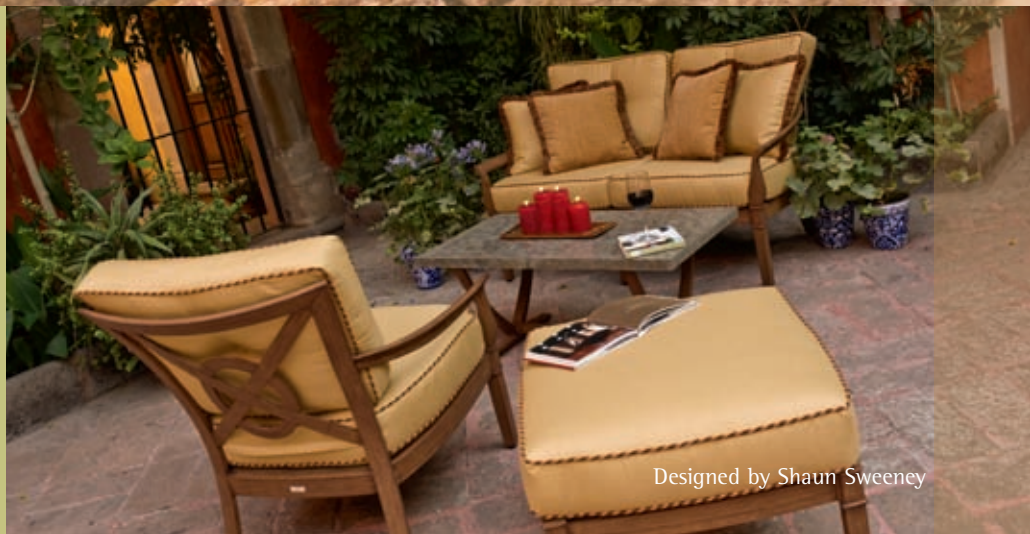

VIENNA

Designed by Shaun Sweeney

80133C
Dining Arm Chair - Seat Cushion

80133SBC
Dining Arm Chair - Seat and Back Cushion

80133SWC
Swivel Rocker

8143326C
Swivel Counter Stool - Seat Cushion

81433C
Swivel Bar Stool - Seat Cushion

80033C
Adjustable Chaise Lounge

83033C
Lounge Chair
83433C
Ottoman

83033C
Lounge Chair

83133C
Loveseat

83333C
Sofa

82533G
Round End Table

82633G
Rectangular Side Table

82733C
Coffee Table