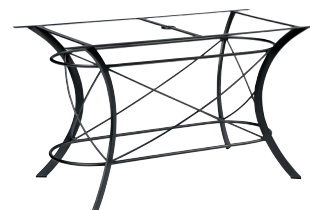

CROMWELL

Designed by Shaun Sweeney

7M0001
Dining Arm Chair
7MW001
Optional Seat Cushion

7M0072
Swivel Rocker
7MW001
Optional Seat Cushion

7M0004
Bench
7MW005
Optional Seat Cushion

7M0065
Spring Lounge Chair
7M0086
Ottoman

7M0073
Gliding Loveseat

7M0070
Adjustable Chaise Lounge

7P0001
Sling Dining Arm Chair

7P0072
Sling Swivel Rocker

7P0070
Sling Adjustable Chaise Lounge

7P2400
Side Table Base

7P5400
Chat Table Base

7P4800
Dining Table Base

7P7200
Large Dining Table Base