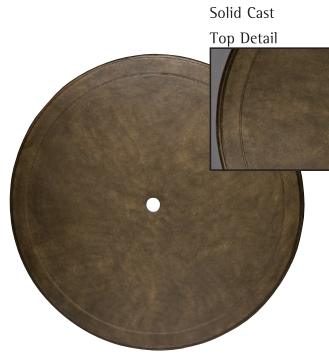

Cast Tops

Rodeo - Cast Top

Herringbone - Cast Top

Plank - Cast Top

Solid with Beaded Edge - Cast Top

Palm Leaf - Cast Top

Spiral Weave - Cast Top

Vintage - Cast Top

Patterned Aluminum
Tops

18" Patterned Aluminum Top
Pattern: Lattice

18" Patterned Aluminum Top Pattern:
Trellis

Edge Detail - Captured Rim

Wrought Iron

882200
End Table Base

190205
End Table Base

190206
Coffee Table Base

190151
Bistro Table Base

88F336
Dining Table Base

884700
Chat Table Base

885400
Dining Table Base

884100
Bar-Height Dining Table Base

887400
Oval Dining Table Base

Cast Aluminum

854800
Motif Table Base