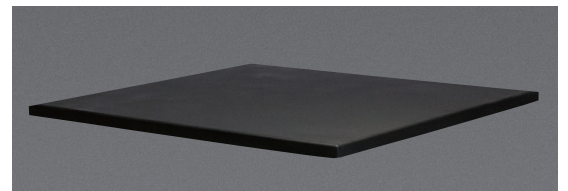

42" x 84" Oval Cast Mosaic Umbrella Top
Pattern: Elissa

48" Round Cast Mosaic Umbrella Top
Pattern: Marsella

42" x 84" Oval Cast Mosaic Umbrella Top
Pattern: Marsella

Aluminum Top

Solid With Rolled Edge - Aluminum Top

Cast Tops

Rodeo - Cast Top

Herringbone - Cast Top

Plank - Cast Top

Solid with Beaded Edge - Cast Top

Palm Leaf - Cast Top

Spiral Weave - Cast Top

Vintage - Cast Top