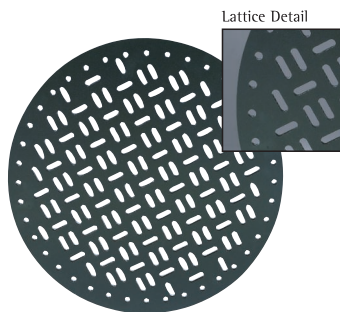

42" x 84" Oval Cast Mosaic Umbrella Top
Pattern: Elissa

48" Round Cast Mosaic Umbrella Top
Pattern: Marsella

42" x 84" Oval Cast Mosaic Umbrella Top
Pattern: Marsella

Aluminum Top

Solid With Rolled Edge - Aluminum Top

Cast Tops

Rodeo - Cast Top

Herringbone - Cast Top

Plank - Cast Top

Solid with Beaded Edge - Cast Top

Palm Leaf - Cast Top

Spiral Weave - Cast Top

Vintage - Cast Top

Patterned Aluminum
Tops

18" Patterned Aluminum Top
Pattern: Lattice

18" Patterned Aluminum Top Pattern:
Trellis

Edge Detail - Captured Rim

Wrought Iron

882200
End Table Base

190205
End Table Base

190206
Coffee Table Base

190151
Bistro Table Base

88F336
Dining Table Base

884700
Chat Table Base

885400
Dining Table Base

884100
Bar-Height Dining Table Base

887400
Oval Dining Table Base

Cast Aluminum

854800
Motif Table Base