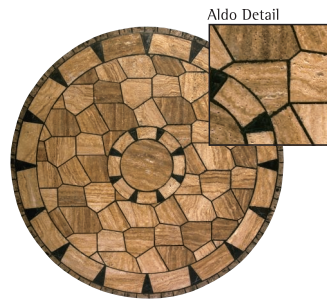

Tuscany

Tuscany Edge Detail

Tuscany Detail

Stone Mosaic Tops

48" Round Stone Mosaic Umbrella Top
Pattern: Aldo

54" Square Stone Mosaic Umbrella Top
Pattern: Vincento

Cast Mosaic Tops

48" Round Cast Mosaic Umbrella Top
Pattern: Elissa

42" x 84" Oval Cast Mosaic Umbrella Top
Pattern: Elissa

48" Round Cast Mosaic Umbrella Top
Pattern: Marsella

42" x 84" Oval Cast Mosaic Umbrella Top
Pattern: Marsella

Aluminum Top

Solid With Rolled Edge - Aluminum Top