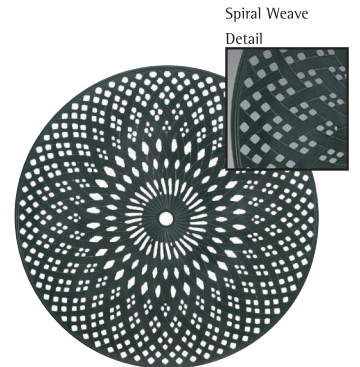

42" x 84" Oval Cast Mosaic Umbrella Top
Pattern: Elissa

48" Round Cast Mosaic Umbrella Top
Pattern: Marsella

42" x 84" Oval Cast Mosaic Umbrella Top
Pattern: Marsella

Aluminum Top

Solid With Rolled Edge - Aluminum Top

Cast Tops

Rodeo - Cast Top

Herringbone - Cast Top

Plank - Cast Top

Solid with Beaded Edge - Cast Top

Palm Leaf - Cast Top

Spiral Weave - Cast Top

Vintage - Cast Top

Patterned Aluminum
Tops

18" Patterned Aluminum Top
Pattern: Lattice

18" Patterned Aluminum Top Pattern:
Trellis

Edge Detail - Captured Rim

Wrought Iron

882200
End Table Base

190205
End Table Base

190206
Coffee Table Base