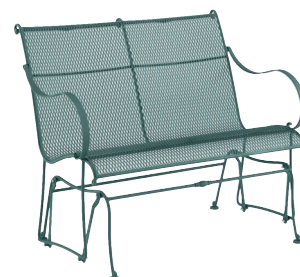

VERONA

Designed by Herbert Sager

5N0001
Dining Arm Chair

5N0072
Swivel Rocker

5N0066
Coil Spring Dining Chair

5N0073
Gliding Loveseat

5N0070
Adjustable Chaise Lounge

5N0065
Spring Lounge Chair
5N0086
Ottoman

5N0019
Loveseat

5N0020
Sofa