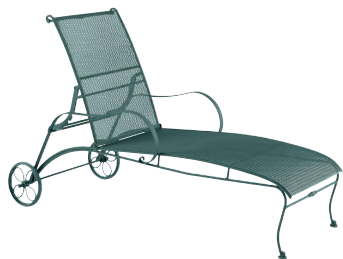

VERONA

Designed by Herbert Sager

5N0001
Dining Arm Chair

5N0072
Swivel Rocker

5N0066
Coil Spring Dining Chair

5N0073
Gliding Loveseat

5N0070
Adjustable Chaise Lounge

5N0065
Spring Lounge Chair
5N0086
Ottoman

5N0019
Loveseat

5N0020
Sofa