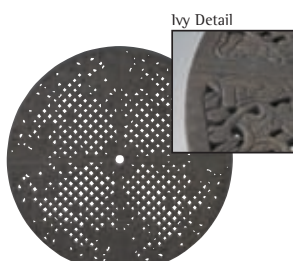

36129U 48" Round Umbrella Cast Top
Pattern: Textured Slate

Sizes: Round End; Rectangular Side;
Rectangular Coffee; 36" Square;
48" Round; 42" x 84" Rectangle; Console.
Available in various finishes and table base options.
See your price list for details.

Cast Marble
Top

CM48 48" Round Premium Cast Marble Top
Pattern: Crème

Sizes: Round End; Square End; Rectangular Side; Small Coffee; Large
Coffee; 24" x 36" Rectangular; 36" Square; 48" Round;
60" Round; 63" Square; 36" x 60" Rectangle;
42" x 84" Oval; 48" x 96" Oval; Console.

Available in various sizes, table base options
and in standard or premium versions.
See your price list for details.

Insert Cast
Tops

Chianti – Cast Insert

Ivy – Cast Insert

La Fleur – Cast Insert

Sizes: Round End; Rectangular Side; Coffee; 31" Round; 48" Round; 60" Round; 42" x 84" Oval; Console.
Available with various table frames. See your price list for details.