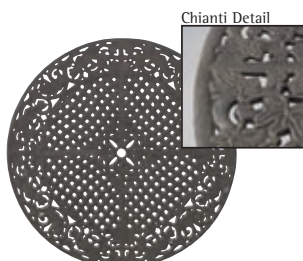

36129U 48" Round Umbrella Cast Top
Pattern: Textured Slate

Sizes: Round End; Rectangular Side;
Rectangular Coffee; 36" Square;
48" Round; 42" x 84" Rectangle; Console.
Available in various finishes and table base options.
See your price list for details.

Cast Marble
Top

CM48 48" Round Premium Cast Marble Top
Pattern: Crème

Sizes: Round End; Square End; Rectangular Side; Small Coffee; Large
Coffee; 24" x 36" Rectangular; 36" Square; 48" Round;
60" Round; 63" Square; 36" x 60" Rectangle;
42" x 84" Oval; 48" x 96" Oval; Console.

Available in various sizes, table base options
and in standard or premium versions.
See your price list for details.

Insert Cast
Tops

Chianti – Cast Insert

Ivy – Cast Insert

La Fleur – Cast Insert

Sizes: Round End; Rectangular Side; Coffee; 31" Round; 48" Round; 60" Round; 42" x 84" Oval; Console.
Available with various table frames. See your price list for details.