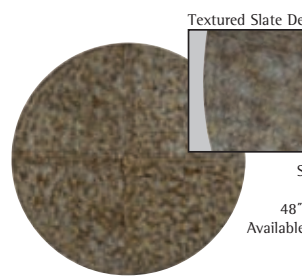

36129U 48" Round Umbrella Cast Top
Pattern: Textured Slate

Sizes: Round End; Rectangular Side;
Rectangular Coffee; 36" Square;
48" Round; 42" x 84" Rectangle; Console.
Available in various finishes and table base options.
See your price list for details.