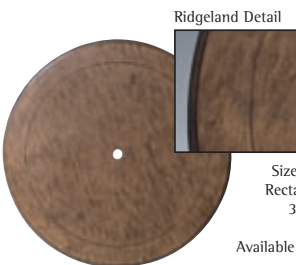

36817U 42" x 84" Oval Cast Mosaic Umbrella Top
Pattern: Marsella

Cast Tops

36126U 48" Round Umbrella Cast Top
Pattern: Crestwood

Sizes: Rectangular Side; Rectangular Coffee;
36" Square; 48" Round; 60" Round;
42" x 84" Rectangular; 44" x 104" Rectangular.
Available in various finishes and table base options.
See your price list for details.

36128U 48" Round Umbrella Cast Top
Pattern: Eel Skin

Sizes: Round End; Rectangular Side;
Rectangular Coffee; 36" Square; 48" Round;
42" x 84" Rectangular; Console.
Available in various finishes and table base options.
See your price list for details.

Cast Marble
Top

CM48 48" Round Premium Cast Marble Top
Pattern: Crème

Sizes: Round End; Square End; Rectangular Side; Small Coffee; Large
Coffee; 24" x 36" Rectangular; 36" Square; 48" Round;
60" Round; 63" Square; 36" x 60" Rectangle;
42" x 84" Oval; 48" x 96" Oval; Console.

Available in various sizes, table base options
and in standard or premium versions.
See your price list for details.

Insert Cast
Tops

Chianti – Cast Insert

Ivy – Cast Insert

La Fleur – Cast Insert

Sizes: Round End; Rectangular Side; Coffee; 31" Round; 48" Round; 60" Round; 42" x 84" Oval; Console.
Available with various table frames. See your price list for details.