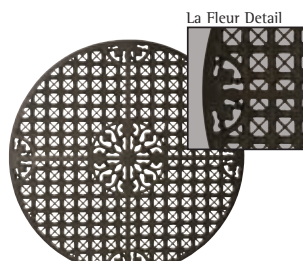

36817U 42" x 84" Oval Cast Mosaic Umbrella Top
Pattern: Marsella

Cast Tops

36126U 48" Round Umbrella Cast Top
Pattern: Crestwood

Sizes: Rectangular Side; Rectangular Coffee;
36" Square; 48" Round; 60" Round;
42" x 84" Rectangular; 44" x 104" Rectangular.
Available in various finishes and table base options.
See your price list for details.

Cast Marble
Top

CM48 48" Round Premium Cast Marble Top
Pattern: Crème

Sizes: Round End; Square End; Rectangular Side; Small Coffee; Large
Coffee; 24" x 36" Rectangular; 36" Square; 48" Round;
60" Round; 63" Square; 36" x 60" Rectangle;
42" x 84" Oval; 48" x 96" Oval; Console.

Available in various sizes, table base options
and in standard or premium versions.
See your price list for details.

Insert Cast
Tops

Chianti – Cast Insert

Ivy – Cast Insert

La Fleur – Cast Insert

Sizes: Round End; Rectangular Side; Coffee; 31" Round; 48" Round; 60" Round; 42" x 84" Oval; Console.
Available with various table frames. See your price list for details.