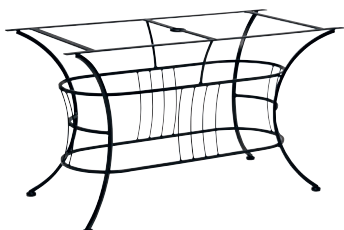

EASTON

Designed by Shaun Sweeney

1N0001  
Dining Arm Chair - Stackable

1N0002  
Dining Side Chair - Stackable

1N0009  
Bistro Arm Chair - Stackable

1N0010  
Barrel Chair - Stackable

1N0066  
Coil Spring Dining Chair

1N0005  
Bench and a Half

1N0081  
Stationary Bar Stool

1N0065  
Spring Lounge Chair with Cushions  
1N0086  
Ottoman with Cushion

1N0019  
Loveseat with Cushions

1N0020  
Sofa with Cushions

1N0070  
Adjustable Chaise Lounge with Cushion

1N2400  
End Table Base

1N5400  
Chat Table Base

1N4800  
Dining Table Base

1N7200  
Large Dining Table Base