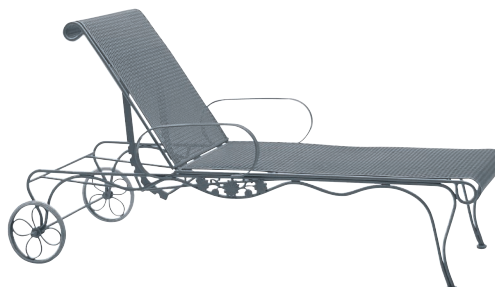

BRIARWOOD

400010  
Barrel Dining Chair

400003  
Spring Base Barrel Chair

400088  
Coil Spring Barrel Chair

400085  
Barrel Swivel Rocker

400001  
High-Back Dining Arm Chair

400002  
High-Back Dining Side Chair

400066  
High-Back Coil Spring Chair

400072  
High-Back Swivel Rocker

400018  
High-Back Spring Base Chair

400006  
High-Back Lounge Chair  
400086  
Ottoman

400388  
Swivel Bar Stool

400004  
Barrel Loveseat

400019  
High-Back Loveseat

400073  
High-Back Gliding Loveseat

400070  
Adjustable Chaise Lounge

400080  
Tea Cart - Mesh Top