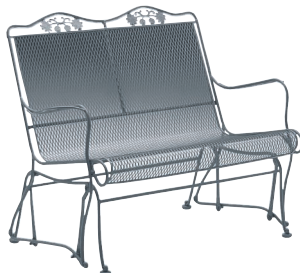

BRIARWOOD

400010  
Barrel Dining Chair

400003  
Spring Base Barrel Chair

400088  
Coil Spring Barrel Chair

400085  
Barrel Swivel Rocker

400001  
High-Back Dining Arm Chair

400002  
High-Back Dining Side Chair

400066  
High-Back Coil Spring Chair

400072  
High-Back Swivel Rocker

400018  
High-Back Spring Base Chair

400006  
High-Back Lounge Chair  
400086  
Ottoman

400388  
Swivel Bar Stool

400004  
Barrel Loveseat

400019  
High-Back Loveseat

400073  
High-Back Gliding Loveseat

400070  
Adjustable Chaise Lounge

400080  
Tea Cart - Mesh Top