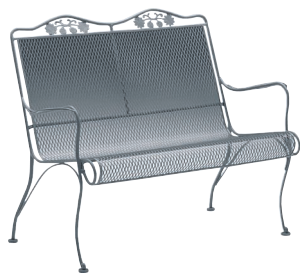

BRIARWOOD

400010  
Barrel Dining Chair

400003  
Spring Base Barrel Chair

400088  
Coil Spring Barrel Chair

400085  
Barrel Swivel Rocker

400001  
High-Back Dining Arm Chair

400002  
High-Back Dining Side Chair

400066  
High-Back Coil Spring Chair

400072  
High-Back Swivel Rocker

400018  
High-Back Spring Base Chair

400006  
High-Back Lounge Chair  
400086  
Ottoman

400388  
Swivel Bar Stool

400004  
Barrel Loveseat

400019  
High-Back Loveseat

400073  
High-Back Gliding Loveseat

400070  
Adjustable Chaise Lounge

400080  
Tea Cart - Mesh Top