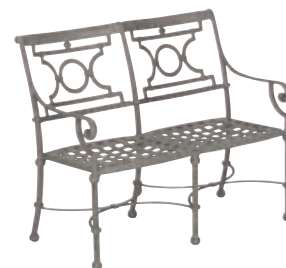

RHODES

31106
Dining Arm Chair

31106SWC
Swivel Rocker - Loose Cushion

31406
Swivel Bar Stool

33206
Bench

33006C
Lounge Chair
33406C
Ottoman

33106C
Loveseat

33306C
Sofa

30006C
Adjustable Chaise Lounge

32506G
Round End Table

32606G
Rectangular Side Table

32706G
Coffee Table

34006RG
31" Round Bistro Table

32106RU
48" Round Umbrella Table*

32806RG
42" x 84" Oval Dining Table

Additional items: 30206C Adjustable Double Chaise Lounge
*Also available: 60" Round