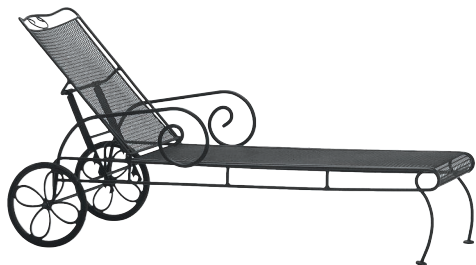

CANTEBURY

7L0010  
Barrel Dining Chair

7L0088  
Coil Spring Barrel Chair

7LM085  
Barrel Swivel Rocker

7L0079  
Gliding Barrel Loveseat

7L0070  
Adjustable Chaise Lounge