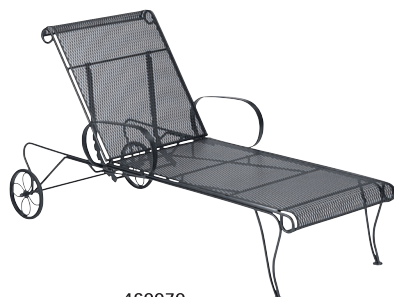

TABLES AND  
ACCESSORIES

190294  
42" Round Dining/Umbrella  
Chat Table - Mesh

190038  
36" Round Coffee Table  
880059  
36" Round Coffee Table - Glass Top

190244  
24" Round End Table

190156  
17" Round End Table - Stackable

190193  
17" Round End Table

880202  
17" Round End Table - Glass Top

880039  
Rectangular End Table - Glass Top

190040  
Rectangular End Table

190215  
Nest of Three Square End Tables  
(also available separately)

190041  
Rectangular Coffee Table  
880043  
Rectangular Coffee Table - Glass Top

880080  
Tea Cart - Mesh Top  
with Removable Serving Tray

5U0086  
Ottoman - Mesh

460070  
Universal Adjustable Chaise Lounge