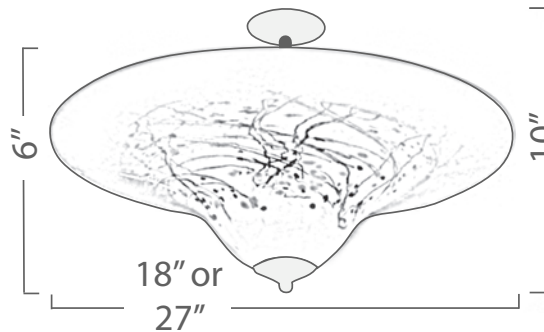

Blossom Bowl Pendant - Close to Ceiling

BLOSSOM BOWL

CLOSE TO CEILING

American artisan hand-blown art glass. Proprietary technique creates colors and patterns reminiscent of blossoms.

“Study the teachings of the pine tree, the bamboo, and the plum blossom. The pine is evergreen, firmly rooted, and venerable. The bamboo is strong, resilient, unbreakable. The plum blossom is hardy, fragrant, and elegant.” – Morihei Ueshiba

Shown with Smooth Edge SE
Also available in Wavy

Blown glass bowl suspended from a single stem with finial. The 27" diameter is lamped with (4) 60 watt medium base sockets and the 18" is lamped with (2) 60 watt medium base sockets.

Project Information	
Project Name:	
Fixture Type:	
Specifying Firm:	
Notes:	

FAMILY	TYPE	STYLE	SIZE +/-	COLOR	METAL FINISH
BBP	CTC				
Blossom Bowl Pendant BBP	Close to Ceiling CTC	Smooth Edge SE	27" diameter +/-	 Plum Blossom PB	Black Iron BI
		Wavy Edge WE	18" diameter +/-	 Cherry Blossom CB	Arch Bronze AB
				 Amber Lily AL	
				 Snapdragon Blue SB	
				 Ginkgo Green GG	