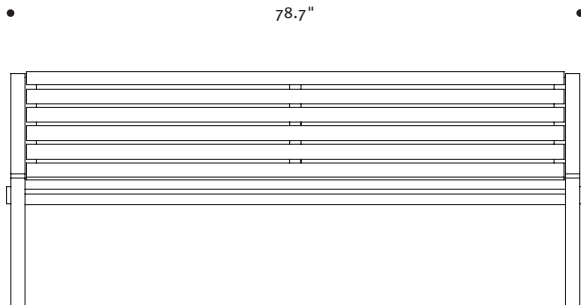

wood slats with golden brown color are available. Cast aluminum frame and extruded 6060 aluminum support elements are finished in finely textured paint. Contact factory for custom lengths.

All hardware is stainless steel. Standard colors; matte silver grey metallic or graphite grey. Special colors available. See technical sheet for details.

Model	Style	Length
CRV200	Backed	78.7"

Phone: 864.487.3535 • Fax: 864.487.3175 • www.hessamerica.com

Design: Jean-Michel Willmotte

P.O. Box 28 • Gaffney, SC 29342-0028