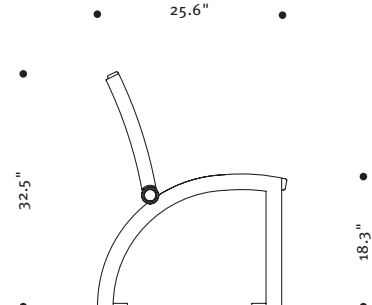

CORVUS

4

**CORVUS** Bench

CORVUS' styled lines bring casual formality to outdoor environments. Slats for contoured seat and back are weather-resistant pressure impregnated European Ash. Wood weathers to silvery finish. Optional Kambala (Iroki)

wood slats with golden brown color are available. Cast aluminum frame and extruded 6060 aluminum support elements are finished in finely textured paint. Contact factory for custom lengths.

All hardware is stainless steel. Standard colors; matte silver grey metallic or graphite grey. Special colors available. See technical sheet for details.

Model	Style	Length
CRV200	Backed	78.7"

Phone: 864.487.3535 • Fax: 864.487.3175 • www.hessamerica.com

Design: Jean-Michel Willmotte

P.O. Box 28 • Gaffney, SC 29342-0028