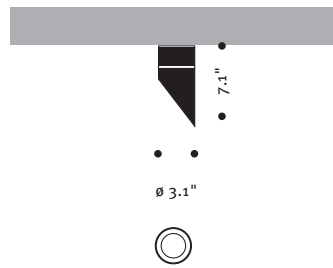

MESSINA 80 M
Ceiling Mounted Luminaire

The MESSINA family adds simple elegance to any space providing either accent or ambient lighting. Housing is machined from billet aluminum, then satin anodized.

Decorative anodized aluminum cylinders are available in three styles. Hardware is stainless steel. See technical data sheet for details.

Listed for Damp Locations

Model	Mounting	Lamp
MS80M	Ceiling	50 Halogen / 50 LVH / 35 LVH
MS80MS	Ceiling	50 Halogen / 50 LVH / 35 LVH
MS80MA	Ceiling	50 Halogen / 50 LVH / 35 LVH