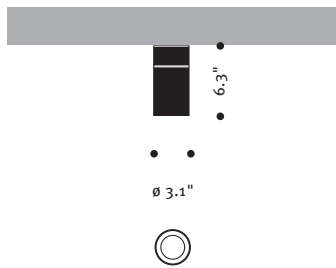

MESSINA 80 M
Ceiling Mounted Luminaire

The MESSINA family adds simple elegance to any space providing either accent or ambient lighting. Housing is machined from billet aluminum, then satin anodized.

Decorative anodized aluminum cylinders are available in three styles. Hardware is stainless steel. See technical data sheet for details.

Listed for Damp Locations

Model	Mounting	Lamp
MS80M	Ceiling	50 Halogen / 50 LVH / 35 LVH
MS80MS	Ceiling	50 Halogen / 50 LVH / 35 LVH
MS80MA	Ceiling	50 Halogen / 50 LVH / 35 LVH