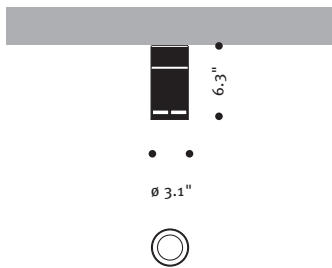

MESSINA 80 M
Ceiling Mounted Luminaire

The MESSINA family adds simple elegance to any space providing either accent or ambient lighting. Housing is machined from billet aluminum, then satin anodized.

Decorative anodized aluminum cylinders are available in three styles. Hardware is stainless steel. See technical data sheet for details.

Listed for Damp Locations

Model	Mounting	Lamp
MS80M	Ceiling	50 Halogen / 50 LVH / 35 LVH
MS80MS	Ceiling	50 Halogen / 50 LVH / 35 LVH
MS80MA	Ceiling	50 Halogen / 50 LVH / 35 LVH