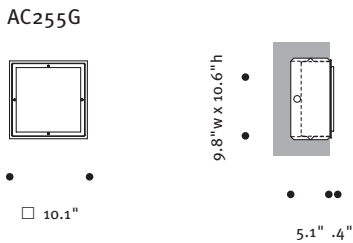

Listed for Wet Locations

Model	Lens	Mounting	Lamp
AC255G-P	Plain	Recessed Wall	26 CF
AC255G-S	Striped	Recessed Wall	26 CF
AC255G-T	Textured	Recessed Wall	26 CF

Model	Lens	Mounting	Lamp
AC255GA-P	Plain	Surface Mount	26 CF
AC255GA-S	Striped	Surface Mount	26 CF
AC255GA-T	Textured	Surface Mount	26 CF