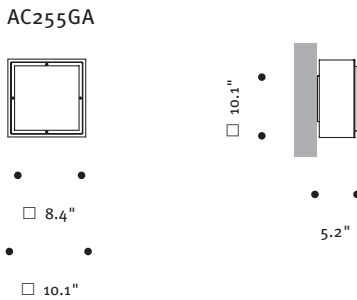

Listed for Wet Locations

Model	Lens	Mounting	Lamp
AC255G-P	Plain	Recessed Wall	26 CF
AC255G-S	Striped	Recessed Wall	26 CF
AC255G-T	Textured	Recessed Wall	26 CF

Model	Lens	Mounting	Lamp
AC255GA-P	Plain	Surface Mount	26 CF
AC255GA-S	Striped	Surface Mount	26 CF
AC255GA-T	Textured	Surface Mount	26 CF