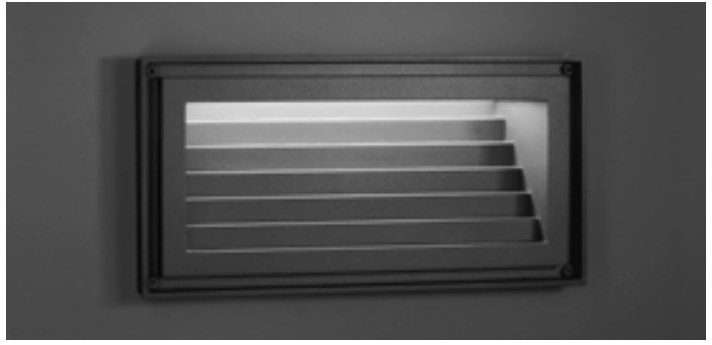

3

S E D I Q

SEDI Q
Recessed Wall Luminaire

Unique glare-free stepped, cast aluminum faceplate creates a functional wall sculpture. Diffuse acrylic lens is totally concealed from normal viewing angles.

Cast aluminum housing mounts into a formed aluminum back-box, suitable for through wiring. All hardware is stainless steel.

SEDI R
Recessed Wall Luminaire

Standard colors; matte silver grey metallic or graphite grey. Special colors available. See technical data sheet for details.

 Listed for Wet Locations
Suitable for use in exterior, interior, and poured concrete walls

Model	Mounting	Lamp
SD240Q	Recessed Wall	18 CF
SD490R	Recessed Wall	36 CF

SD240Q

SD490R

Design: Karsten Winkels