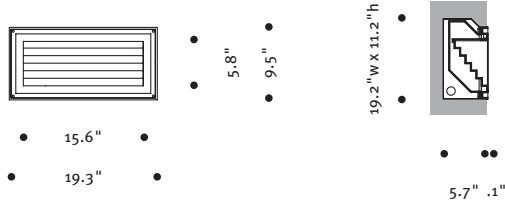

SEDI Q
Recessed Wall Luminaire

Unique glare-free stepped, cast aluminum faceplate creates a functional wall sculpture. Diffuse acrylic lens is totally concealed from normal viewing angles.

Cast aluminum housing mounts into a formed aluminum back-box, suitable for through wiring. All hardware is stainless steel.

SEDI R
Recessed Wall Luminaire

Standard colors; matte silver grey metallic or graphite grey. Special colors available. See technical data sheet for details.

Listed for Wet Locations
Suitable for use in exterior, interior, and poured concrete walls

Model	Mounting	Lamp
SD240Q	Recessed Wall	18 CF
SD490R	Recessed Wall	36 CF

SD240Q

SD490R

Design: Karsten Winkels