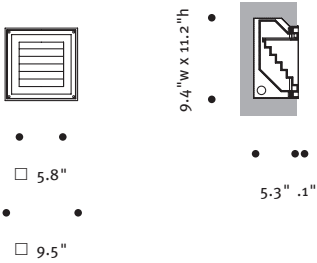

3

S E D I Q

SEDI Q
Recessed Wall Luminaire

Unique glare-free stepped, cast aluminum faceplate creates a functional wall sculpture. Diffuse acrylic lens is totally concealed from normal viewing angles.

Cast aluminum housing mounts into a formed aluminum back-box, suitable for through wiring. All hardware is stainless steel.

SEDI R
Recessed Wall Luminaire

Standard colors; matte silver grey metallic or graphite grey. Special colors available. See technical data sheet for details.

 Listed for Wet Locations
Suitable for use in exterior, interior, and poured concrete walls

Model	Mounting	Lamp
SD240Q	Recessed Wall	18 CF
SD490R	Recessed Wall	36 CF

SD240Q

SD490R

Design: Karsten Winkels