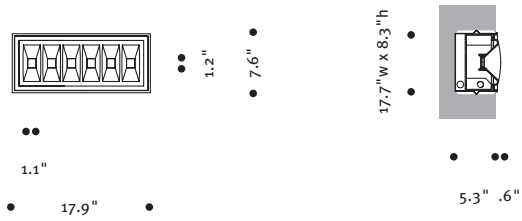

CUBIS Q
Recessed Wall Luminaire

Deeply regressed cast aluminum faceplate creates a perception of depth and provides side cut-off. Translucent acrylic lenses produces soft diffused illumination.

Cast aluminum housing mounts into a formed aluminum back-box, suitable for through wiring. All hardware is stainless steel.

Model	Mounting	Lamp
CB195Q	Recessed Wall	18 CF
CB455R	Recessed Wall	36 CF

CUBIS R
Recessed Wall Luminaire

Standard colors; matte silver grey metallic or graphite grey. Special colors available. See technical data sheet for details.

Listed for Wet Locations
Suitable for use in exterior, interior, and poured concrete walls

CB195Q

CB455R

Design: Karsten Winkels