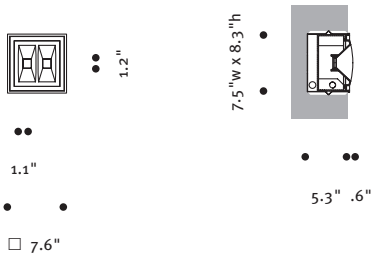

CUBIS Q
Recessed Wall Luminaire

Deeply regressed cast aluminum faceplate creates a perception of depth and provides side cut-off. Translucent acrylic lenses produces soft diffused illumination.

Cast aluminum housing mounts into a formed aluminum back-box, suitable for through wiring. All hardware is stainless steel.

Model	Mounting	Lamp
CB195Q	Recessed Wall	18 CF
CB455R	Recessed Wall	36 CF

CUBIS R
Recessed Wall Luminaire

Standard colors; matte silver grey metallic or graphite grey. Special colors available. See technical data sheet for details.

Listed for Wet Locations
Suitable for use in exterior, interior, and poured concrete walls

CB195Q

CB455R

Design: Karsten Winkels