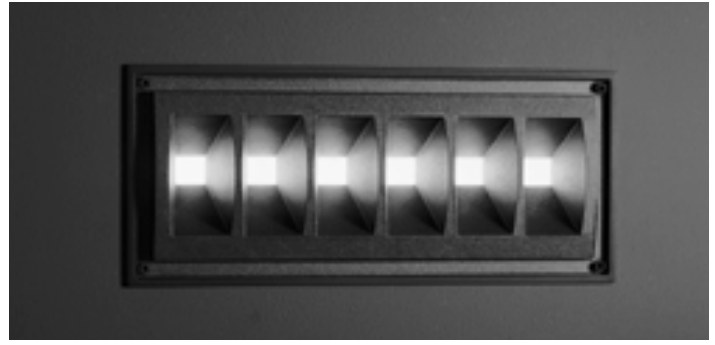

3

CUBIS Q

**CUBIS Q**  
Recessed Wall Luminaire

Deeply regressed cast aluminum faceplate creates a perception of depth and provides side cut-off. Translucent acrylic lenses produces soft diffused illumination.

Cast aluminum housing mounts into a formed aluminum back-box, suitable for through wiring. All hardware is stainless steel.

Model	Mounting	Lamp
CB195Q	Recessed Wall	18 CF
CB455R	Recessed Wall	36 CF

**CUBIS R**  
Recessed Wall Luminaire

Standard colors; matte silver grey metallic or graphite grey. Special colors available. See technical data sheet for details.

 Listed for Wet Locations  
Suitable for use in exterior, interior, and poured concrete walls