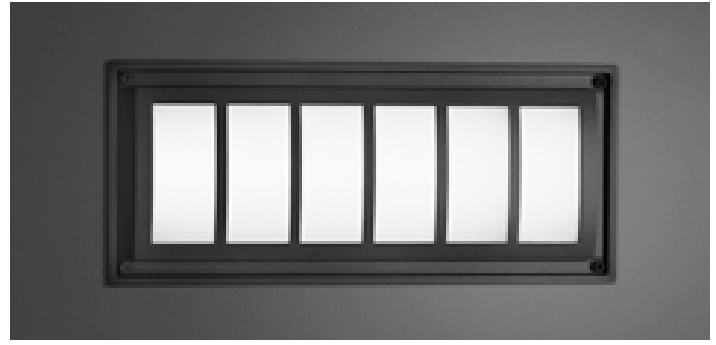

CANOS EQ 3

CANOS EQ

Recessed Wall Luminaire

Glare-free recessed wall luminaire with cast aluminum faceplate features multiple windows. One-piece matte acrylic lens provides diffused illumination. Cast alu-

minum housing mounts into a formed aluminum back-box, suitable for through wiring. All hardware is stainless steel. Standard colors; matte silver grey metallic

Model	Mounting	Lamp
CA195EQ	Recessed Wall	18 CF
CA455ER	Recessed Wall	36 CF

CANOS ER

Recessed Wall Luminaire

or graphite grey. Special colors available. See technical data sheet for details.

 Listed for Wet Locations Suitable for use in exterior, interior, and poured concrete walls