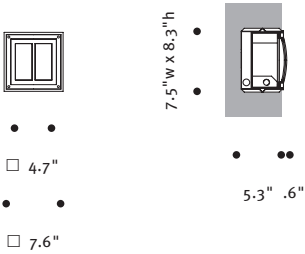

CANOS EQ

Recessed Wall Luminaire

Glare-free recessed wall luminaire with cast aluminum faceplate features multiple windows. One-piece matte acrylic lens provides diffused illumination. Cast alu-

minum housing mounts into a formed aluminum back-box, suitable for through wiring. All hardware is stainless steel. Standard colors; matte silver grey metallic

Model	Mounting	Lamp
CA195EQ	Recessed Wall	18 CF
CA455ER	Recessed Wall	36 CF

CANOS ER

Recessed Wall Luminaire

or graphite grey. Special colors available. See technical data sheet for details.

Listed for Wet Locations Suitable for use in exterior, interior, and poured concrete walls

CA195EQ

CA455ER

Design: Karsten Winkels

Phone: 864.487.3535 • Fax: 864.487.3175 • www.hessamerica.com

P.O. Box 28 • Gaffney, SC 29342-0028

HessAmerica