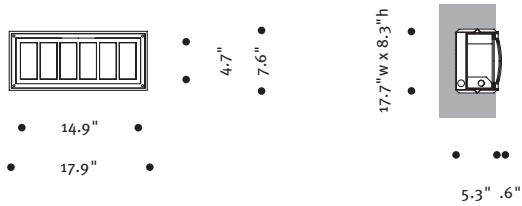

CANOS EQ

Recessed Wall Luminaire

Glare-free recessed wall luminaire with cast aluminum faceplate features multiple windows. One-piece matte acrylic lens provides diffused illumination. Cast alu-

minum housing mounts into a formed aluminum back-box, suitable for through wiring. All hardware is stainless steel. Standard colors; matte silver grey metallic

Model	Mounting	Lamp
CA195EQ	Recessed Wall	18 CF
CA455ER	Recessed Wall	36 CF

CANOS ER

Recessed Wall Luminaire

or graphite grey. Special colors available. See technical data sheet for details.

Listed for Wet Locations Suitable for use in exterior, interior, and poured concrete walls

CA195EQ

CA455ER

Design: Karsten Winkels

Phone: 864.487.3535 • Fax: 864.487.3175 • www.hessamerica.com

P.O. Box 28 • Gaffney, SC 29342-0028

HessAmerica