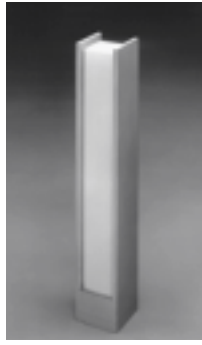

3

FERRARA 500

FERRARA
Illuminating Bollard

FERRARA's understated styling and diffused illumination provides unobtrusive low-level landscape lighting. Translucent acrylic lens creates soft diffused illumination. Housing is constructed of cast

aluminum and heavy aluminum plate. Fixture and heavy wall extruded aluminum shaft are finished in finely textured paint. Luminaire is available in three heights. All hardware is stainless

steel. Standard color; matte silver grey metallic. Special colors available. Model FR780 features full-length lens. See technical data sheet for details.