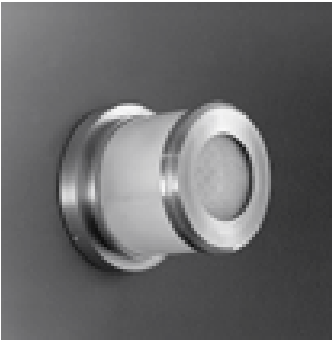

3

TRENTO

TRENTO

Wall / Ceiling Mounted Luminaire

Design simplicity and precision machining distinguish the TRENTO. Housing is constructed of high-grade billet aluminum with satin anodized finish. Translucent

acrylic lens creates a soft ambience, while the prismatic end lens adds a contrasting lighting element. Optional flashed opal end lens mutes the lamp image.

All hardware is stainless steel. Luminaire may be mounted to wall or ceiling. See technical data sheet for details.

 Listed for Wet Locations

Model	Mounting	Lamp
TR150	Wall, Ceiling	18 CF / 13 CF

Design: Klaus Begasse