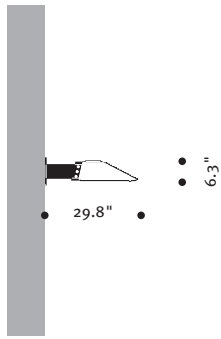

Design: Klaus Begasse