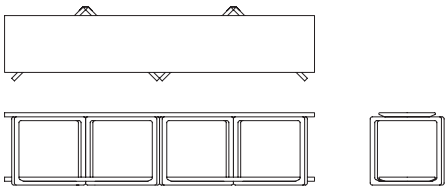

modus

PARALLEL

by Stephen Burks

TECHNICAL DATA

PARALLEL by Stephen Burks

PARALLEL wall shelving is finished in a white lacquer with integral hinges. Each cnc contoured shelf sits snugly in the profiled uprights, a simple and aesthetically light piece, suitable for domestic use. Available with two, three or four shelves. The coordinating desk completes the collection.

PARA013

1800 x 430 x h1168

PARA010

1800 x 430 x h794

PARA004

1800 x 430 x h420

PARA008

1800 x 712 x h750

PARA007

245 x 245 x h200

PARA006

490 x 245 x h200

PARA005

490 x 245 x h200

PARA009

662 x 662 x h150