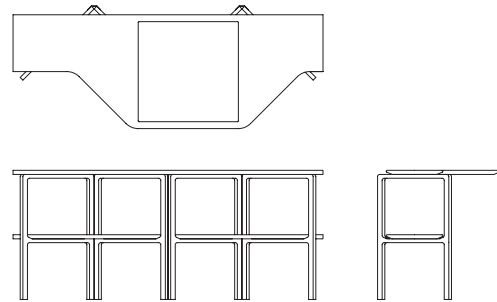

modus

PARALLEL

by Stephen Burks

TECHNICAL DATA

PARALLEL by Stephen Burks

PARALLEL wall shelving is finished in a white lacquer with integral hinges. Each cnc contoured shelf sits snugly in the profiled uprights, a simple and aesthetically light piece, suitable for domestic use. Available with two, three or four shelves. The coordinating desk completes the collection.

PARA013

1800 x 430 x h1168

PARA010

1800 x 430 x h794

PARA004

1800 x 430 x h420

PARA008

1800 x 712 x h750

PARA007

245 x 245 x h200

PARA006

490 x 245 x h200

PARA005

490 x 245 x h200

PARA009

662 x 662 x h150