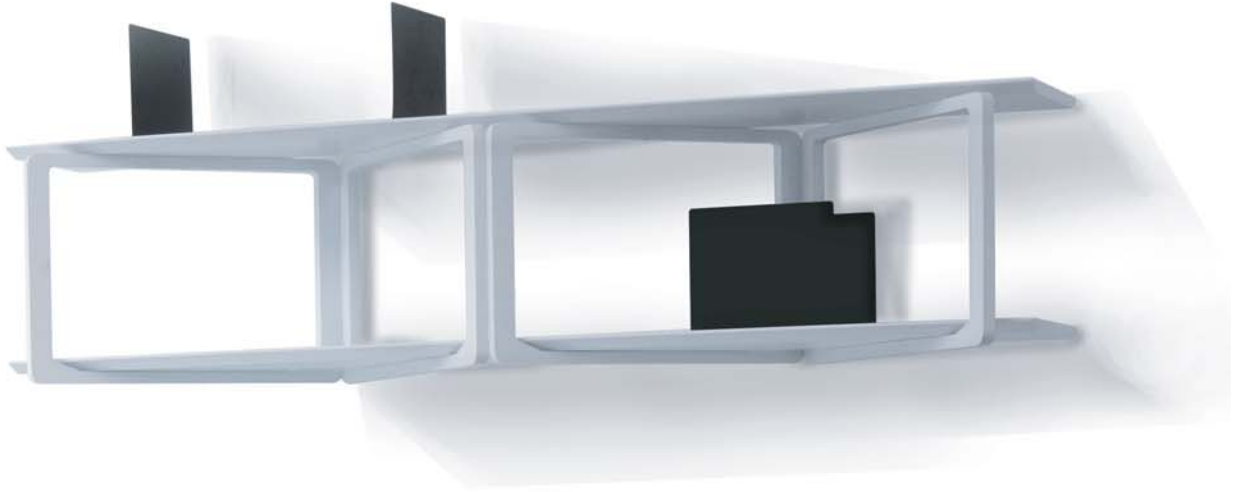

modus

PARALLEL

by Stephen Burks

TECHNICAL DATA

PARALLEL by Stephen Burks

PARALLEL wall shelving is finished in a white lacquer with integral hinges. Each cnc contoured shelf sits snugly in the profiled uprights, a simple and aesthetically light piece, suitable for domestic use. Available with two, three or four shelves. The coordinating desk completes the collection.

PARA013

1800 x 430 x h1168

PARA010

1800 x 430 x h794

PARA004

1800 x 430 x h420

PARA008

1800 x 712 x h750

PARA007

245 x 245 x h200

PARA006

490 x 245 x h200

PARA005

490 x 245 x h200

PARA009

662 x 662 x h150