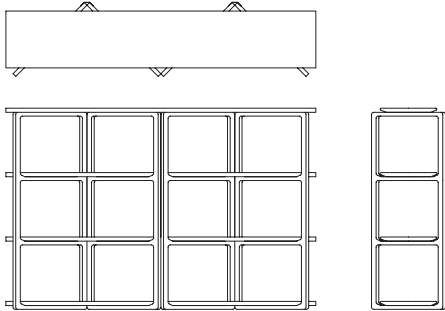

modus

PARALLEL

by Stephen Burks

TECHNICAL DATA

PARALLEL by Stephen Burks

PARALLEL wall shelving is finished in a white lacquer with integral hinges. Each cnc contoured shelf sits snugly in the profiled uprights, a simple and aesthetically light piece, suitable for domestic use. Available with two, three or four shelves. The coordinating desk completes the collection.

PARA013

1800 x 430 x h1168

PARA010

1800 x 430 x h794

PARA004

1800 x 430 x h420

PARA008

1800 x 712 x h750

PARA007

245 x 245 x h200

PARA006

490 x 245 x h200

PARA005

490 x 245 x h200

PARA009

662 x 662 x h150