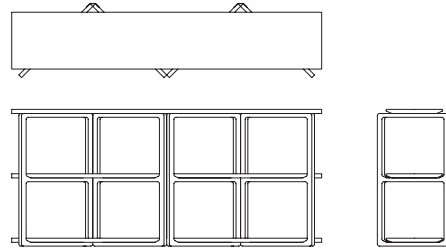

modus

PARALLEL

by Stephen Burks

TECHNICAL DATA

PARALLEL by Stephen Burks

PARALLEL wall shelving is finished in a white lacquer with integral hinges. Each cnc contoured shelf sits snugly in the profiled uprights, a simple and aesthetically light piece, suitable for domestic use. Available with two, three or four shelves. The coordinating desk completes the collection.

PARA013

1800 x 430 x h1168

PARA010

1800 x 430 x h794

PARA004

1800 x 430 x h420

PARA008

1800 x 712 x h750

PARA007

245 x 245 x h200

PARA006

490 x 245 x h200

PARA005

490 x 245 x h200

PARA009

662 x 662 x h150