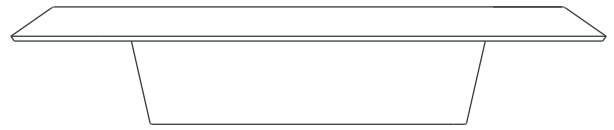

modus

KUBRICK

by Claesson Koivisto Rune

TECHNICAL DATA

Kubrick by Claesson Koivisto Rune

A mono material coffee table which doubles as a magazine rack, produced from acrylic capped white ABS.

KUB001

1000 x 1000 x h200