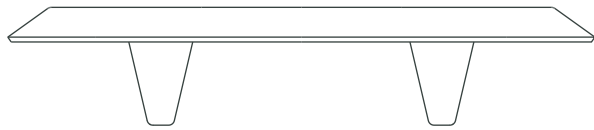

modus

KUBRICK

by Claesson Koivisto Rune

TECHNICAL DATA

Kubrick by Claesson Koivisto Rune

A mono material coffee table which doubles as a magazine rack, produced from acrylic capped white ABS.

KUB001

1000 x 1000 x h200