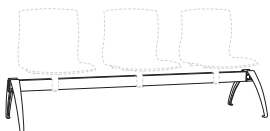

ARC LEG BEAM

ARC LEG BEAM

two-seat beam / Webby Wood seats / upholstered seat inserts

three-seat beam / Webby Wood seats / elliptical arms

BEAM SEAT OPTIONS

benton II demi

dekkko

delfi

florin

teriana

webby

webby wood

featured option:

on-line tables

The Arc Leg Beam frame is fabricated with a steel beam and formed stainless steel elliptical legs.

two seat beam
d 24" w 50" h 15" (beam)