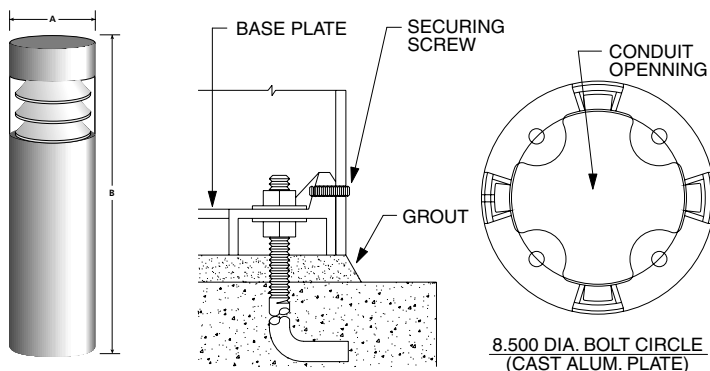

Low Level Lighting
12" Round Aluminum Bollard
Landscape Accent
Walkways
Building Entrances
Planter Areas
Parks
Parking Lots

Specifications

- Certifications** The fixture shall be ETL and CETL listed for wet location.
- Light Distribution** The LL-06 luminaire shall meet the specified light distribution and footcandle levels with an internal optical system.
- Assembly** The fixture shall be factory pre-wired, with high temperature wire completely assembled and tested prior to shipment. Field installation to mounting base shall be accomplished without having to remove or disassemble any fixture components. Fixture shall be ETL listed "suitable for wet locations."
- Housing** The fixture housing shall be constructed from 12" diameter one piece aluminum extrusion 1/4" wall.
- Ballast** Ballast shall be readily accessible, removable and insulated. Quick disconnects are standard.
- Lens** Clear 3/8" thick acrylic.
- Optical Assembly** The specified optical system shall be of all non-ferrous components, mounted and removable as a one-piece self-contained unit.
- Finish** BK-BZ-WH-GR-GY-NA baked enamel standard, other colors available. Anodized finish also available.

¹ Consult factory for other colors and voltages

² CF = single biax, CFQ = double biax, CFT = triple biax

Example: LL-06-70HPS-E17-120-CLF-42-BZ

Photometric Data

LL-06-70HPS-CLF-36
 Clear Lamp
 5,800 Lumens
 36" Mounting Height
 ISOLUX Curves—value in initial footcandles

LL-06-70HPS-CLL-36
 Clear Lamp
 5,800 Lumens
 36" Mounting Height
 ISOLUX Curves—value in initial footcandles

Luminaire Dimensions

Luminaire	A	B	Weight
LL-06	12"	30"	42#
		36"	47#
		42"	51#

Anchor Bolt Size
 (4) 1/2" x 12" x 3"