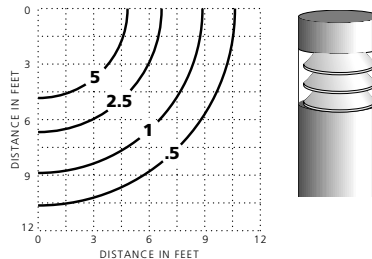

¹ Consult factory for other colors and voltages

² CF = single biax, CFQ = double biax, CFT = triple biax

Example: LL-06-70HPS-E17-120-CLF-42-BZ

Photometric Data

LL-06-70HPS-CLF-36
 Clear Lamp
 5,800 Lumens
 36" Mounting Height
 ISOLUX Curves—value in initial footcandles

LL-06-70HPS-CLL-36
 Clear Lamp
 5,800 Lumens
 36" Mounting Height
 ISOLUX Curves—value in initial footcandles

Luminaire Dimensions

Luminaire	A	B	Weight
LL-06	12"	30"	42#
		36"	47#
		42"	51#

Anchor Bolt Size
 (4) 1/2" x 12" x 3"