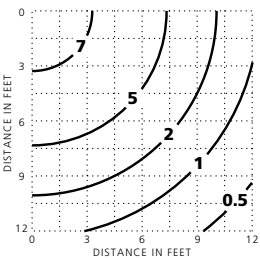

Low Level Lighting
12" Round Aluminum Bollard
Landscape Accent
Walkways
Building Entrances
Planter Areas
Parks
Parking Lots

Specifications

- Certifications** The fixture shall be ETL and CETL listed for wet location.
- Light Distribution** The LL-06 luminaire shall meet the specified light distribution and footcandle levels with an internal optical system.
- Assembly** The fixture shall be factory pre-wired, with high temperature wire completely assembled and tested prior to shipment. Field installation to mounting base shall be accomplished without having to remove or disassemble any fixture components. Fixture shall be ETL listed "suitable for wet locations."
- Housing** The fixture housing shall be constructed from 12" diameter one piece aluminum extrusion 1/4" wall.
- Ballast** Ballast shall be readily accessible, removable and insulated. Quick disconnects are standard.
- Lens** Clear 3/8" thick acrylic.
- Optical Assembly** The specified optical system shall be of all non-ferrous components, mounted and removable as a one-piece self-contained unit.
- Finish** BK-BZ-WH-GR-GY-NA baked enamel standard, other colors available. Anodized finish also available.

¹ Consult factory for other colors and voltages

² CF = single biax, CFQ = double biax, CFT = triple biax

Example: LL-06-70HPS-E17-120-CLF-42-BZ

Photometric Data

LL-06-70HPS-CLF-36
 Clear Lamp
 5,800 Lumens
 36" Mounting Height
 ISOLUX Curves—value in initial footcandles

LL-06-70HPS-CLL-36
 Clear Lamp
 5,800 Lumens
 36" Mounting Height
 ISOLUX Curves—value in initial footcandles

Luminaire Dimensions

Luminaire	A	B	Weight
LL-06	12"	30"	42#
		36"	47#
		42"	51#

Anchor Bolt Size
 (4) 1/2" x 12" x 3"