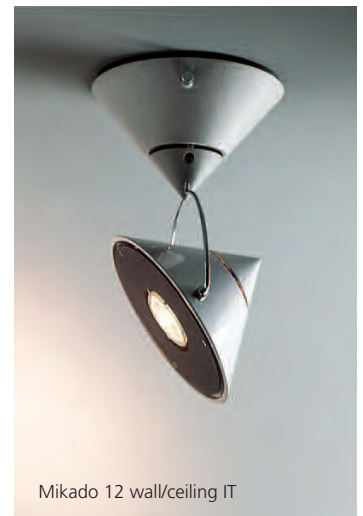

Mikado 12-16 wall/ceiling

F.A. Porsche

Wall or ceiling mounted luminaires for directional low voltage halogen spotlighting.

- adjustable and rotatable body in die-cast aluminum, with metallic light grey lacquered finish, with incorporated lamp rim in matte black lacquered steel
- curved supporting arms in chromed steel
- available in two diffuser sizes: \varnothing 4 3/4" (\varnothing 12 cm) and \varnothing 6 1/4" (\varnothing 16 cm)

Mikado wall/ceiling RT (remote transformer)

- equipped with ceiling plate, mounting to standard 4" octagonal junction boxes
- requires remote low voltage (12V) transformer installation (to be ordered separately)

Mikado wall/ceiling IT (incorporated transformer)

- equipped with ceiling canopy with incorporated low voltage magnetic transformer (120/12V)
- mounting to standard 4" octagonal junction boxes

Mikado 12 wall/ceiling RT

Mikado 16 wall/ceiling IT

halogen source

- 1 x 50W/12V (GU5.3/MR16 lensed).....

Artemide
ARCHITECTURAL INDOOR

Mikado 12 wall/ceiling RT

Mikado 12 wall/ceiling IT

Mikado 16 wall/ceiling RT

Mikado 16 wall/ceiling IT