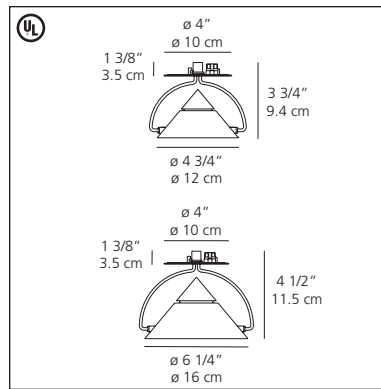

Mikado 12-16 wall/ceiling

F.A. Porsche

Wall or ceiling mounted luminaires for directional low voltage halogen spotlighting.

- adjustable and rotatable body in die-cast aluminum, with metallic light grey lacquered finish, with incorporated lamp rim in matte black lacquered steel
- curved supporting arms in chromed steel
- available in two diffuser sizes: $\varnothing$ 4 3/4" ($\varnothing$ 12 cm) and $\varnothing$ 6 1/4" ($\varnothing$ 16 cm)

Mikado wall/ceiling RT (remote transformer)

- equipped with ceiling plate, mounting to standard 4" octagonal junction boxes
- requires remote low voltage (12V) transformer installation (to be ordered separately)

Mikado wall/ceiling IT (incorporated transformer)

- equipped with ceiling canopy with incorporated low voltage magnetic transformer (120/12V)
- mounting to standard 4" octagonal junction boxes

Mikado 12 wall/ceiling RT

halogen source

- 1 x 50W/12V (GU5.3/MR16 lensed).....

Mikado 16 wall/ceiling RT

halogen source

- 1 x 75W/12V (GU5.3/MR16 lensed).....