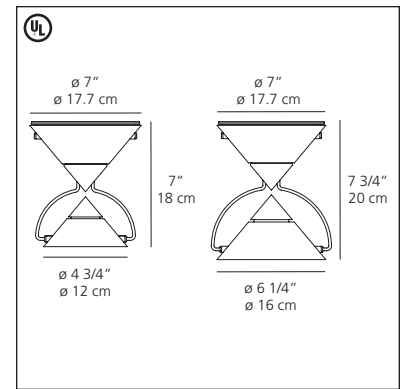

Mikado 12 wall/ceiling IT

halogen source

- 1 x 50W/12V (GU5.3/MR16 lensed).....

Mikado 16 wall/ceiling IT

halogen source

- 1 x 50W/12V (GU5.3/MR16 lensed).....

Artemide
ARCHITECTURAL INDOOR