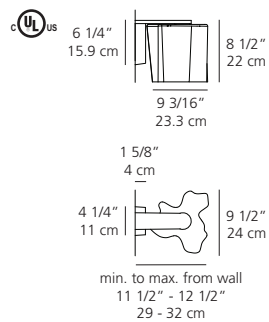

Logico mini full wall

design

Michele De Lucchi
Gerhard Reichert
2004

Artemide®
www.artemide.net

Wall mounted luminaire for diffused incandescent or fluorescent lighting.

Materials: diffuser in handblown venetian glass with satined finish • wall bracket in die-cast aluminum in pale grey finish mounting to standard electrical junction boxes • luminaire can be mounted in either an upward or downward position at installation

Light emission

Applique murale à éclairage fluorescent ou incandescent diffus.

Luminaria de pared para iluminación incandescente o fluorescente difusa.

Matériaux: diffuseur en verre soufflé à la main au fini satiné • support mural en aluminium moulé, gris pâle, se fixe aux boîtes de connexion électrique standard • le luminaire peut être installé vers le haut ou vers le bas

Materiales: difusor de vidrio veneciano soplado a mano con acabado satinado • soporte de pared de fundición de aluminio con acabado de color gris pálido • montaje en cajas de conexiones eléctricas estándar • la luminaria se puede colocar hacia arriba o hacia abajo

Logico mini full wall

incandescent source

• 1 x 100W (E26/A19)

or

fluorescent source

• 1 x 18W (G24q-2/T4)

IP20